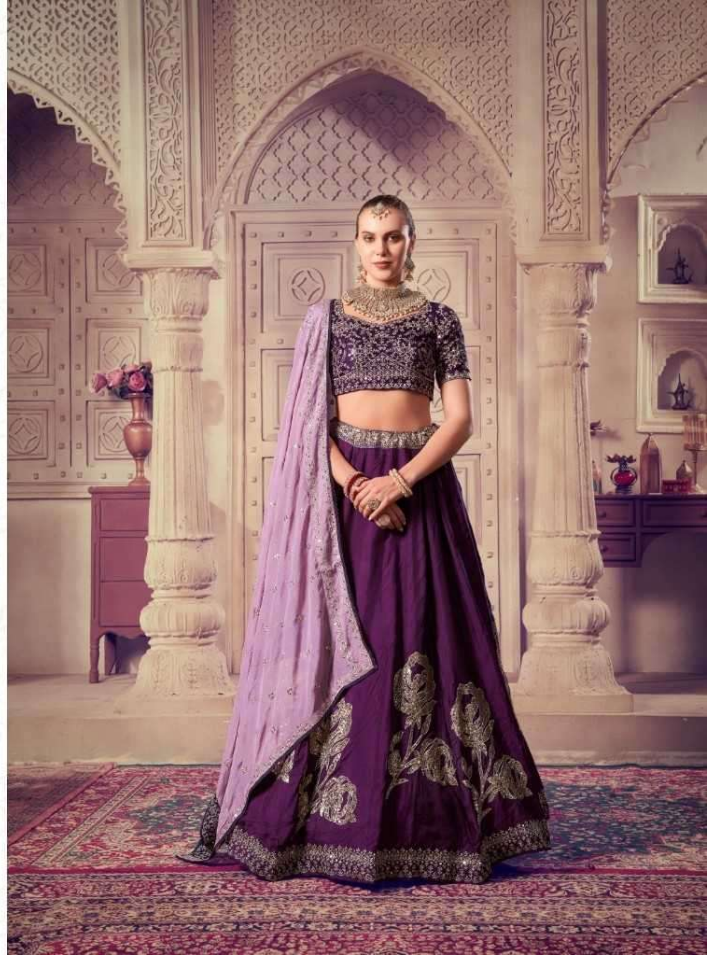

5029

Anantesh[®]
Lifestyle

5028

5029

anantesh[®]
Lifestyle

Ullas in my veins, Ishq-e-gana in mine

D.no
5029

CODE	MAIN COLOUR	LEHENGA FABRIC	BLOUSE FABRIC	DUPATTA FABRIC	SIZE SEMI STITCHED	READYMADE	WEIGHT	WORK DETAILS
5028	PINKIEST	PREMIUM VISCOSE UPADA SILK	PREMIUM VISCOSE UPADA SILK	PREMIUM VISCOSE CHINON	Size upto 42 bust and waist	XS,S,M,L,XL	3kg.	PREMIUM SEQUANCE WORK
5029	WINE	PREMIUM VISCOSE UPADA SILK	PREMIUM VISCOSE UPADA SILK	PREMIUM VISCOSE CHINON	Size upto 42 bust and waist	XS,S,M,L,XL	3kg.	PREMIUM SEQUANCE WORK