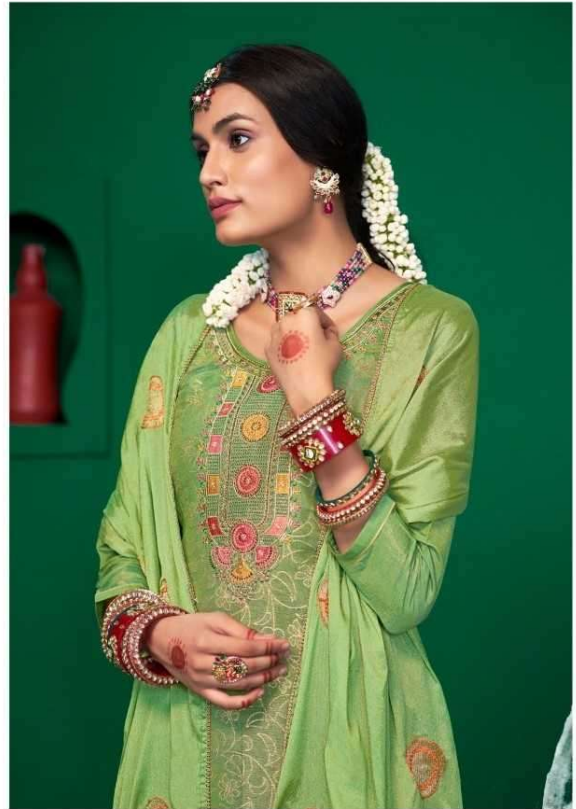

RIP E

काव्य

"everything has beauty but not everyone sees it."
D.NO.11934

11931

11932

11933

11934

11935

11936

TOP - VISCOS SIMAR TISSUE WITH WORK AND JARKAN WORK

BOTTOM - PURE REYON

DUPATTA - SEMI PURE WITH HEAVY WORK

कलावती
"artistic"
D.NO.:11936