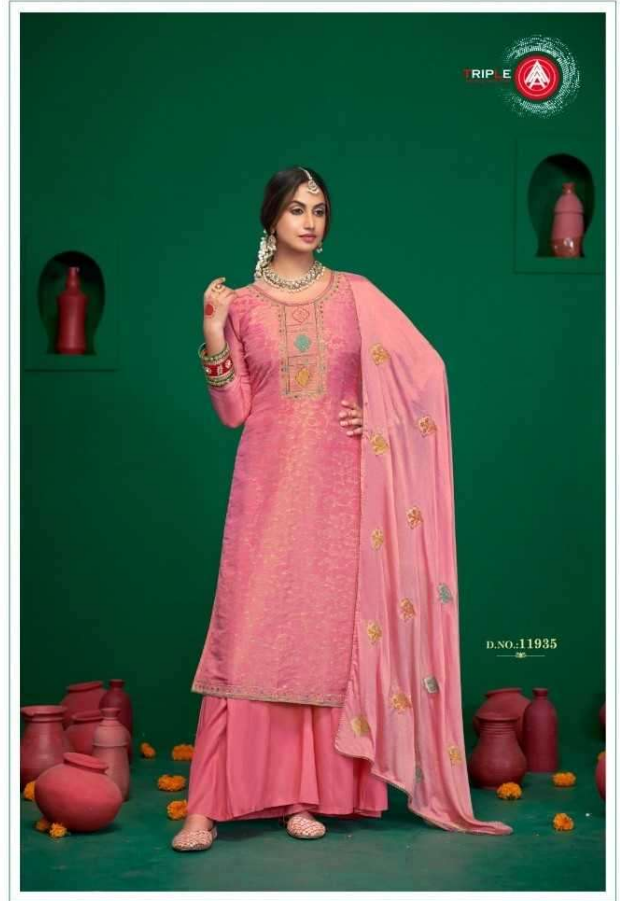

RIP E

काव्य

"everything has beauty but not everyone sees it."
D.NO.11934

11931

11932

11933

11934

11935

11936

TOP - VISCOS SIMAR TISSUE WITH WORK AND JARKAN WORK

BOTTOM - PURE REYON

DUPATTA - SEMI PURE WITH HEAVY WORK

कलावती
"artistic"
D.NO.:11936