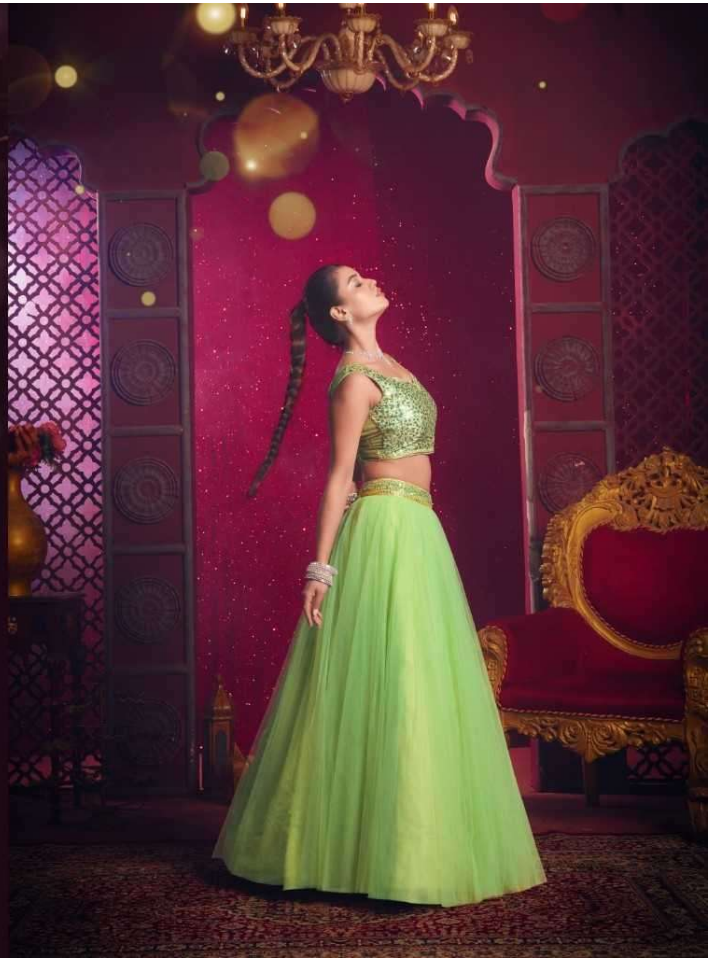

14001

14002