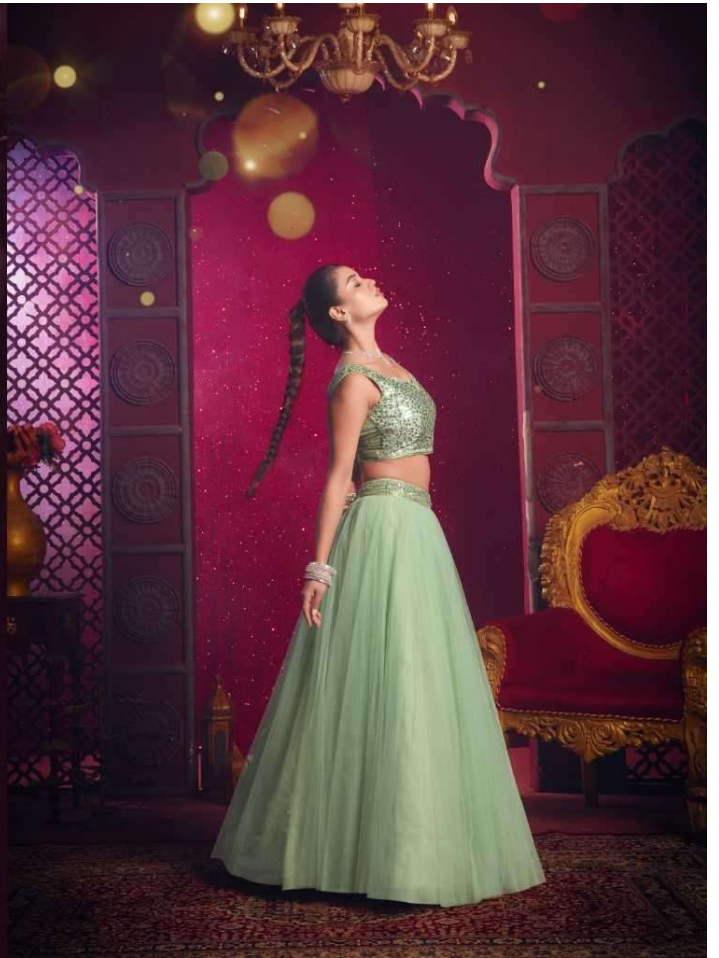

anantesh®
Lifestyle

EMBRACING MY ROOTS ONE LEHENGA AT A TIME 14001