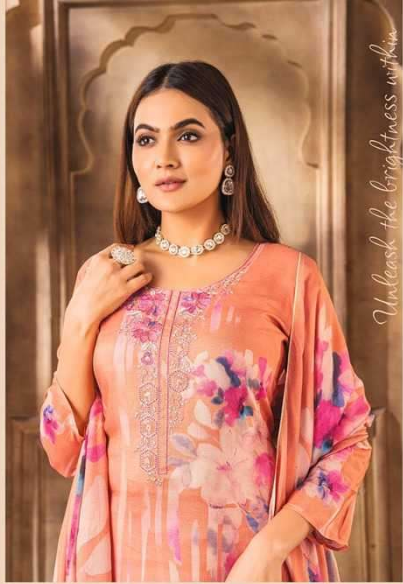

SIMAR®

Queen  
6012 D

Let the rich hue of Sea green elevate your style & make you stand out!

STMAR®

Wrap yourself in the allure of pink & unleash your inner femme fatale.

Queen,  
6012 D

*Unleash the brightness within*

for the woman who dares to be different

STMAR®

Queen,  
6012 A

Unleash the brightness within and let your yellow Kurti do the talking!

SIMAR®

Queen,  
6012 C

STMAR® Queen

Queen  
6012 A

Queen  
6012 B

Queen  
6012 C

Queen  
6012 D

STIMAR<sup>®</sup>  
Queen

TOP  
PURE VISCOSE MUSLIN DIGITAL PRINT  
WITH EMBROIDREY WORK

BOTTOM  
PURE VISCOSE MUSLIN  
DIGITAL PRINT

DUPATTA  
PURE VISCOSE MUSLIN  
DIGITAL PRINT