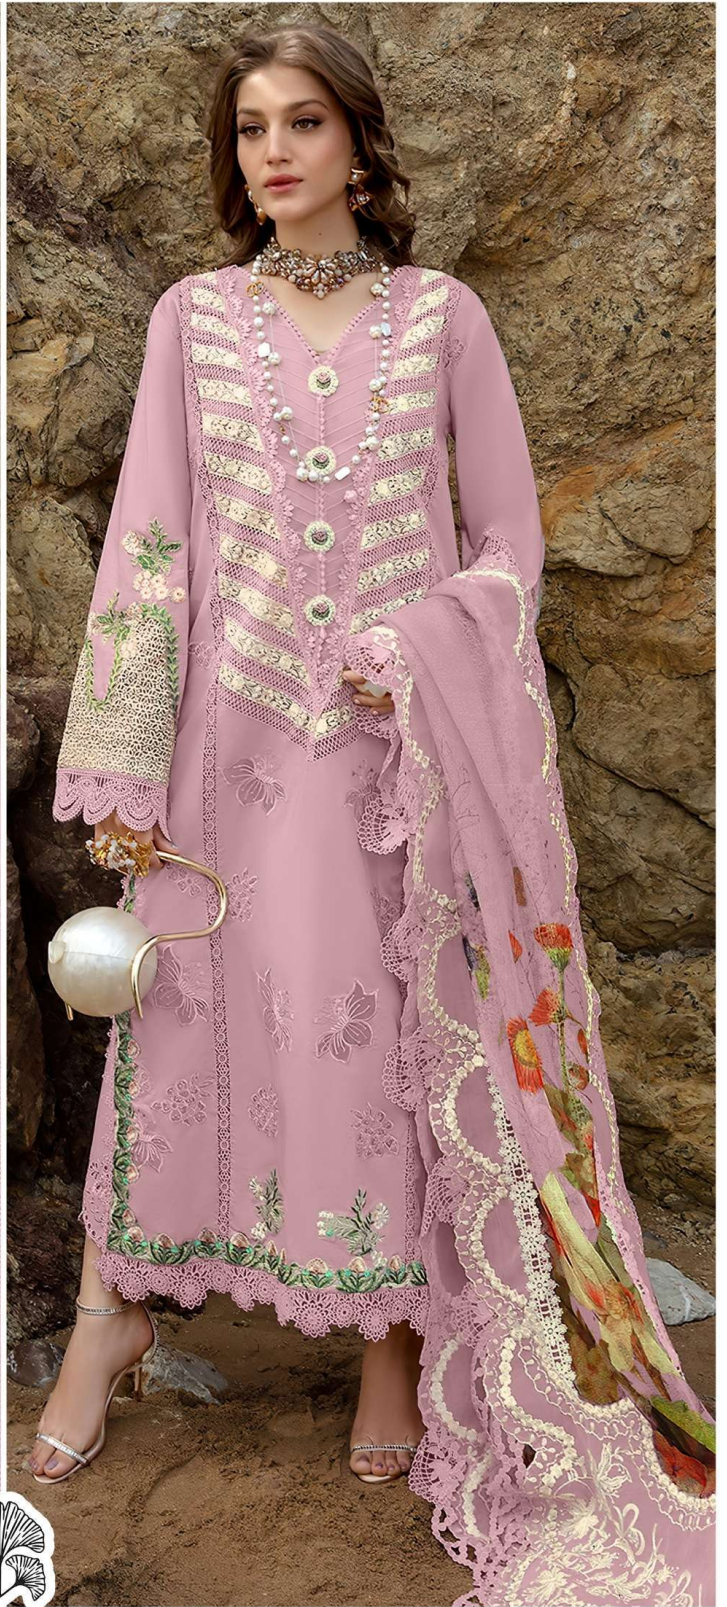

**GUL AHMED**  
VOL-2

**ZAHA**

**D.No.10331-C**

**TOP** Cambric Cotton With  
Heavy Embroidery Work

**BOTTOM-INNER** Semi Lawn

**DUPATTA** Tubby Silk with  
Print

  
**ZAHA**

**GUL AHMED**  
VOL-2

**TOP** Cambric Cotton With  
Heavy Embroidery Work

**BOTTOM-INNER**  
Semi Lawn

**DUPATTA** Tubby Silk with  
Print

10331-A

10331-B

10331-C

10331-D

**GUL AHMED**  
VOL-2

**ZAHA**

**D.No.10331-C**

**TOP** Cambric Cotton With  
Heavy Embroidery Work

**BOTTOM-INNER** Semi Lawn

**DUPATTA** Tubby Silk with  
Print

**GUL AHMED**  
VOL-2

**ZAHA**

D.No.10331-D

**TOP** Cambric Cotton With  
Heavy Embroidery Work

**BOTTOM-INNER** Semi Lawn

**DUPATTA** Tubby Silk with  
Print

GUL AHMED  
VOL-2  
Semi Lawn

GULAH  
VOL  
TOP Heavy

1033  
Fubb

GUL...  
TO...  
PUPA...

**GUL AHMED**  
VOL-2