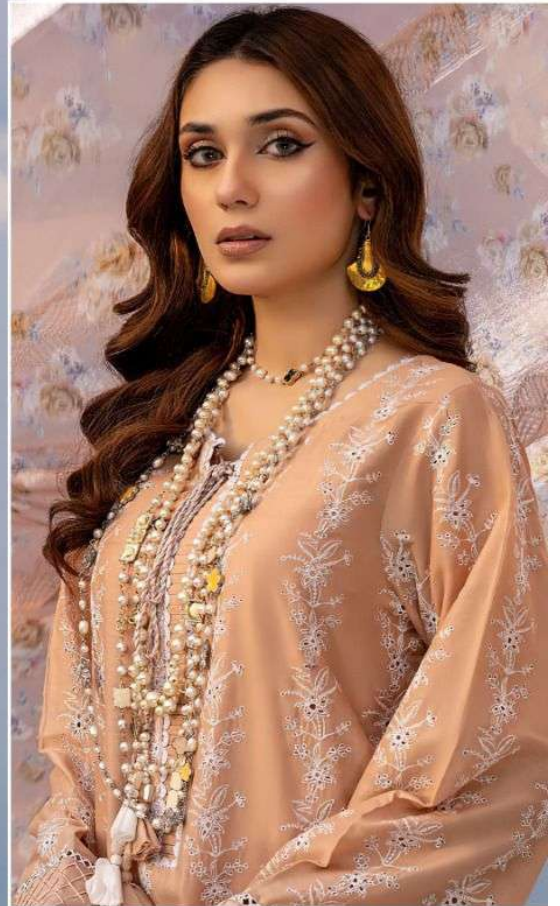

ALK[®]

AL KHUSHBU[®]

ADAN LIBAS
LAWN COLLECTION
VOL-3

ALK D.No.4096

TOP

Cambric Cotton With
Heavy Emboidery Work

BOTTOM-INNER

Semi Lawn

ALK
 AL KHUSHBU

ADAN LIBAS
 LAWN COLLECTION
 VOL-3

ALK[®]

AL KHUSHBU[®]

ADAN LIBAS
LAWN COLLECTION
VOL-3

ALK D.No.4096

TOP

Cambric Cotton With
Heavy Emboidery Work

BOTTOM-INNER

Semi Lawn

DUPATTA

Tubby Silk With Print