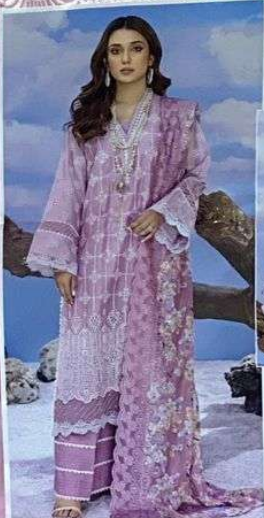

ALK[®]

AL KHUSHBU[®]

ADAN LIBAS
LAWN COLLECTION
VOL-3

ALK D.No.4096

TOP

Cambric Cotton With
Heavy Emboidery Work

BOTTOM-INNER

Semi Lawn

DUPATTA

Tubby Silk With Print

ALK[®]
AL KHUSHBU[®]
ADAN LIBAS
LAWN COLLECTION
VOL-3

ALK D.No.4094

TOP

Cambric Cotton With
Heavy Emboidery Work

BOTTOM-INNER

Semi Lawn

DUPATTA

Tubby Silk With Print

ALK
AL KHUSHBU

ADAN LIBAS
LAWN COLLECTION
VOL-3

ALK
 AL KHUSHBU
 ADAN LIBAS
 LAWN COLLECTION
 VOL-3
 ALK D.No.4094
 TOP
 Cambric Cotton With
 Heavy Embroidery Work
 BOTTOM-INNER
 Semi Lawn
 DUPATTA
 Tubby Silk With Print