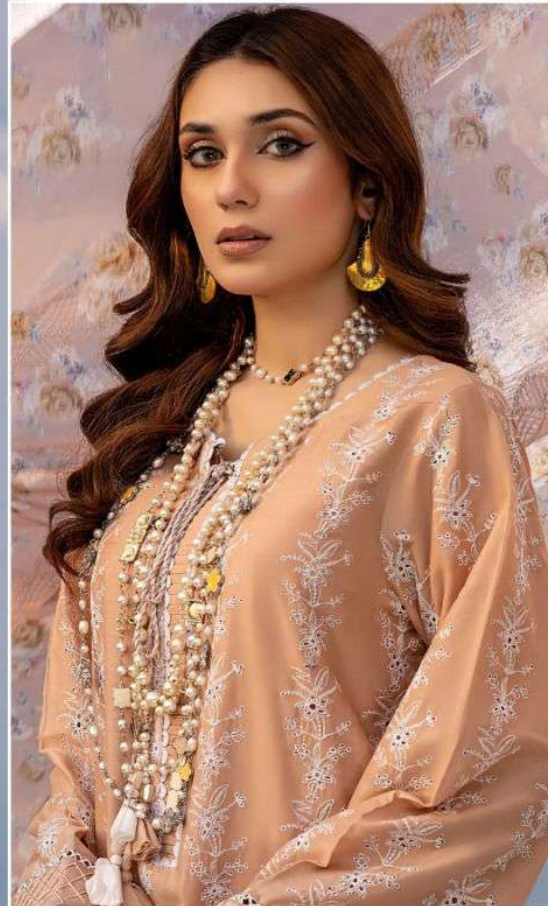

ALK[®]

AL KHUSHBU[®]

ADAN LIBAS
LAWN COLLECTION
VOL-3

ALK D.No.4096

TOP

Cambric Cotton With
Heavy Emboidery Work

BOTTOM-INNER

Semi Lawn

DUPATTA

Tubby Silk With Print

ALK[®]
AL KHUSHBU[®]
ADAN LIBAS
LAWN COLLECTION
VOL-3

ALK D.No.4094

TOP

Cambric Cotton With
Heavy Emboidery Work

BOTTOM-INNER

Semi Lawn

DUPATTA

Tubby Silk With Print

ALK
AL KHUSHBU

ADAN LIBAS
LAWN COLLECTION
VOL-3

ALK
 AL KHUSHBU
 ADAN LIBAS
 LAWN COLLECTION
 VOL-3
 ALK D.No.4094
 TOP
 Cambric Cotton With
 Heavy Embroidery Work
 BOTTOM-INNER
 Semi Lawn
 DUPATTA
 Tubby Silk With Print

BOTTOM-INNER

Semi Lawn

DUPATTA

Tubby Silk With Print