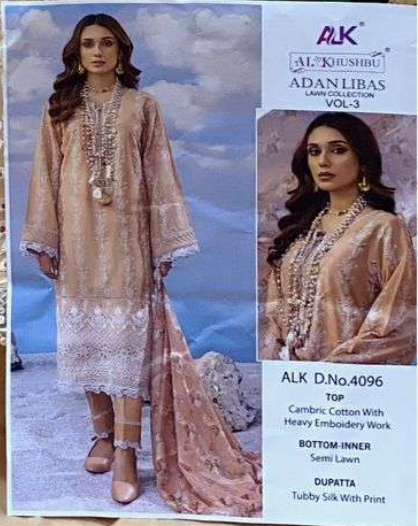

ALK[®]

AL KHUSHBU[®]

ADAN LIBAS
LAWN COLLECTION
VOL-3

ALK D.No.4096

TOP

Cambric Cotton With
Heavy Emboidery Work

BOTTOM-INNER

Semi Lawn

DUPATTA

Tubby Silk With Print

ALK[®]
AL KHUSHBU[®]
ADAN LIBAS
LAWN COLLECTION
VOL-3

ALK D.No.4094

TOP

Cambric Cotton With
Heavy Emboidery Work

BOTTOM-INNER

Semi Lawn

DUPATTA

Tubby Silk With Print

ALK
AL KHUSHBU

ADAN LIBAS
LAWN COLLECTION
VOL-3

ALK
 AL KHUSHBU
 ADAN LIBAS
 LAWN COLLECTION
 VOL-3
 ALK D.No.4094
 TOP
 Cambric Cotton With
 Heavy Embroidery Work
 BOTTOM-INNER
 Semi Lawn
 DUPATTA
 Tubby Silk With Print