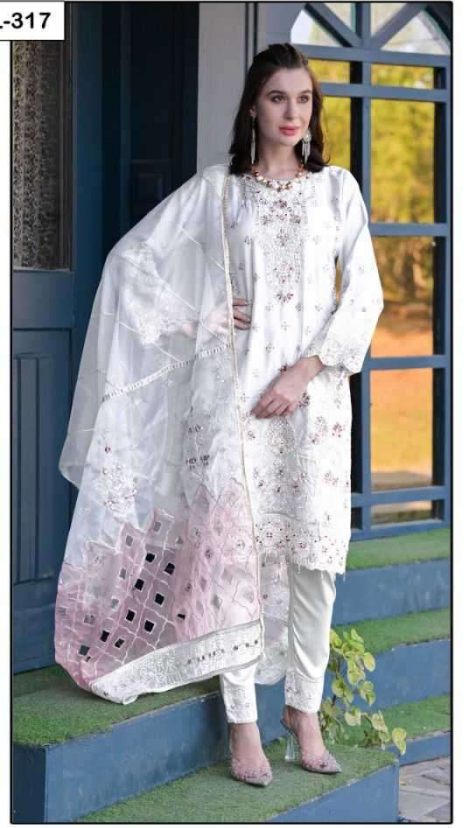

  
**LAIBA**  
AM VOL-317

  
**LAIBA**  
AM VOL-317

  
**LAIBA**  
AM VOL-317

  
**LAIBA**  
AM VOL-317

  
**LAIBA**  
AM VOL-317

  
**LAIBA**  
AM VOL-317

VOL-317

**FABRICS DETAILS**

TOP:-ORGANZA

BOTTOM:-PURE COTTON SARTIN STREACHABLE

SIZE:-XL

**CARE INSTRUCTIONS**

DRY CLEAN RECOMMENDED  
DO NOT USE ANY TYPE OF BLEACH OR STAIN REMOVING CHEMICALS  
WASH & SOAK COLORED & WHITE FABRICS SEPARATELY  
DO NOT OVER EXPOSE DAMP FABRIC TO STRONG SUNLIGHT  
IRON AT MODERATE TEMPERATURE