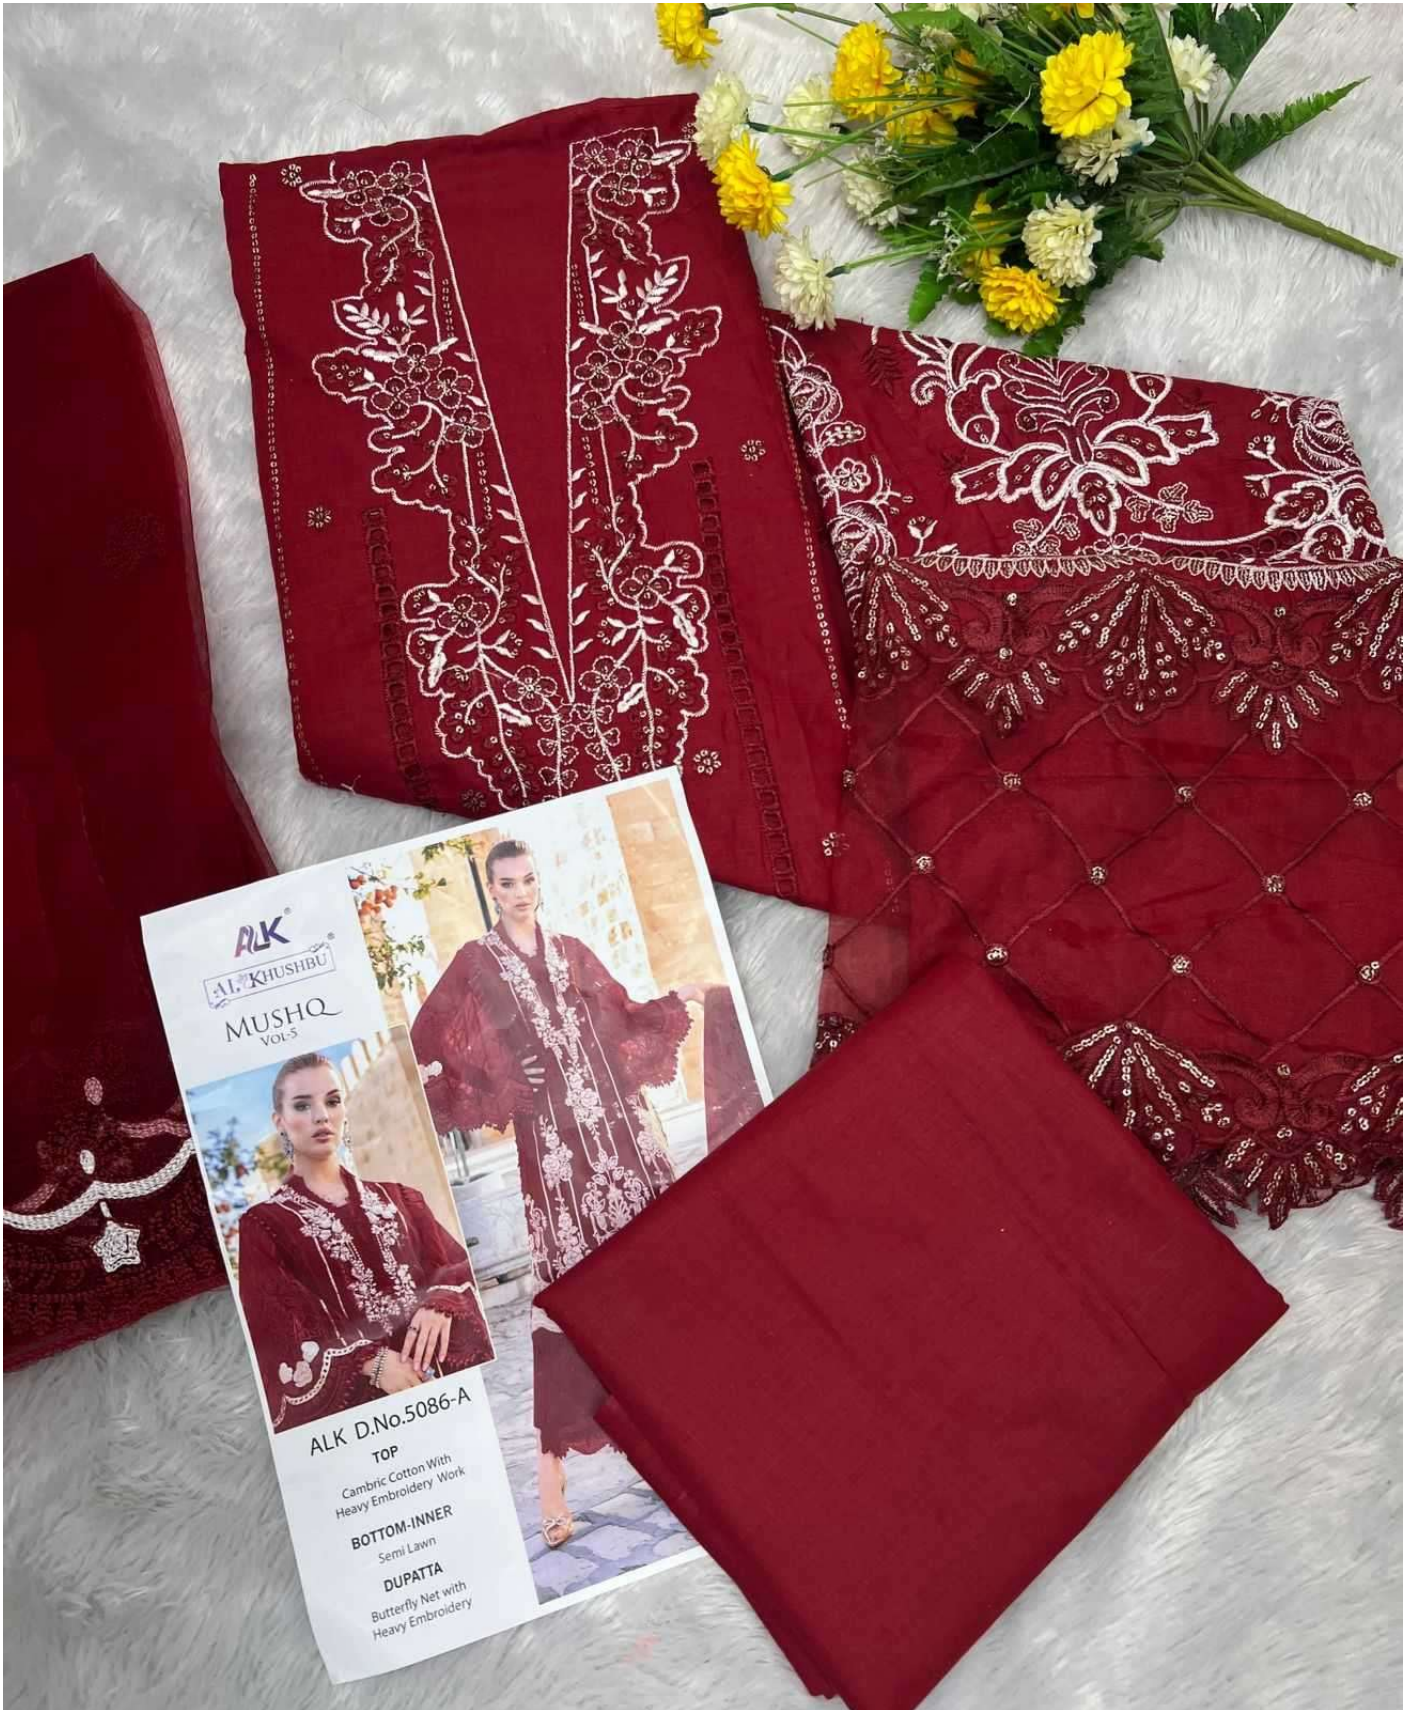

MUSHQ
VOL-5

ALK D.No.5086-C

TOP

Cambric Cotton With
Heavy Embroidery Work

BOTTOM-INNER

Semi Lawn

DUPATTA

Butterfly Net with
Heavy Embroidery

ALK
AL-KHUSHBU
MUSHQ
VOL-5

ALK D.No.5086-A

TOP
Cambric Cotton With
Heavy Embroidery Work

BOTTOM-INNER
Semi Lawn

DUPATTA
Butterfly Net with
Heavy Embroidery

ALK
AL KHUSHBU
MUSHQ
Vol-5

ALK D.No.5086-D

TOP
Cambric Cotton With
Heavy Embroidery Work