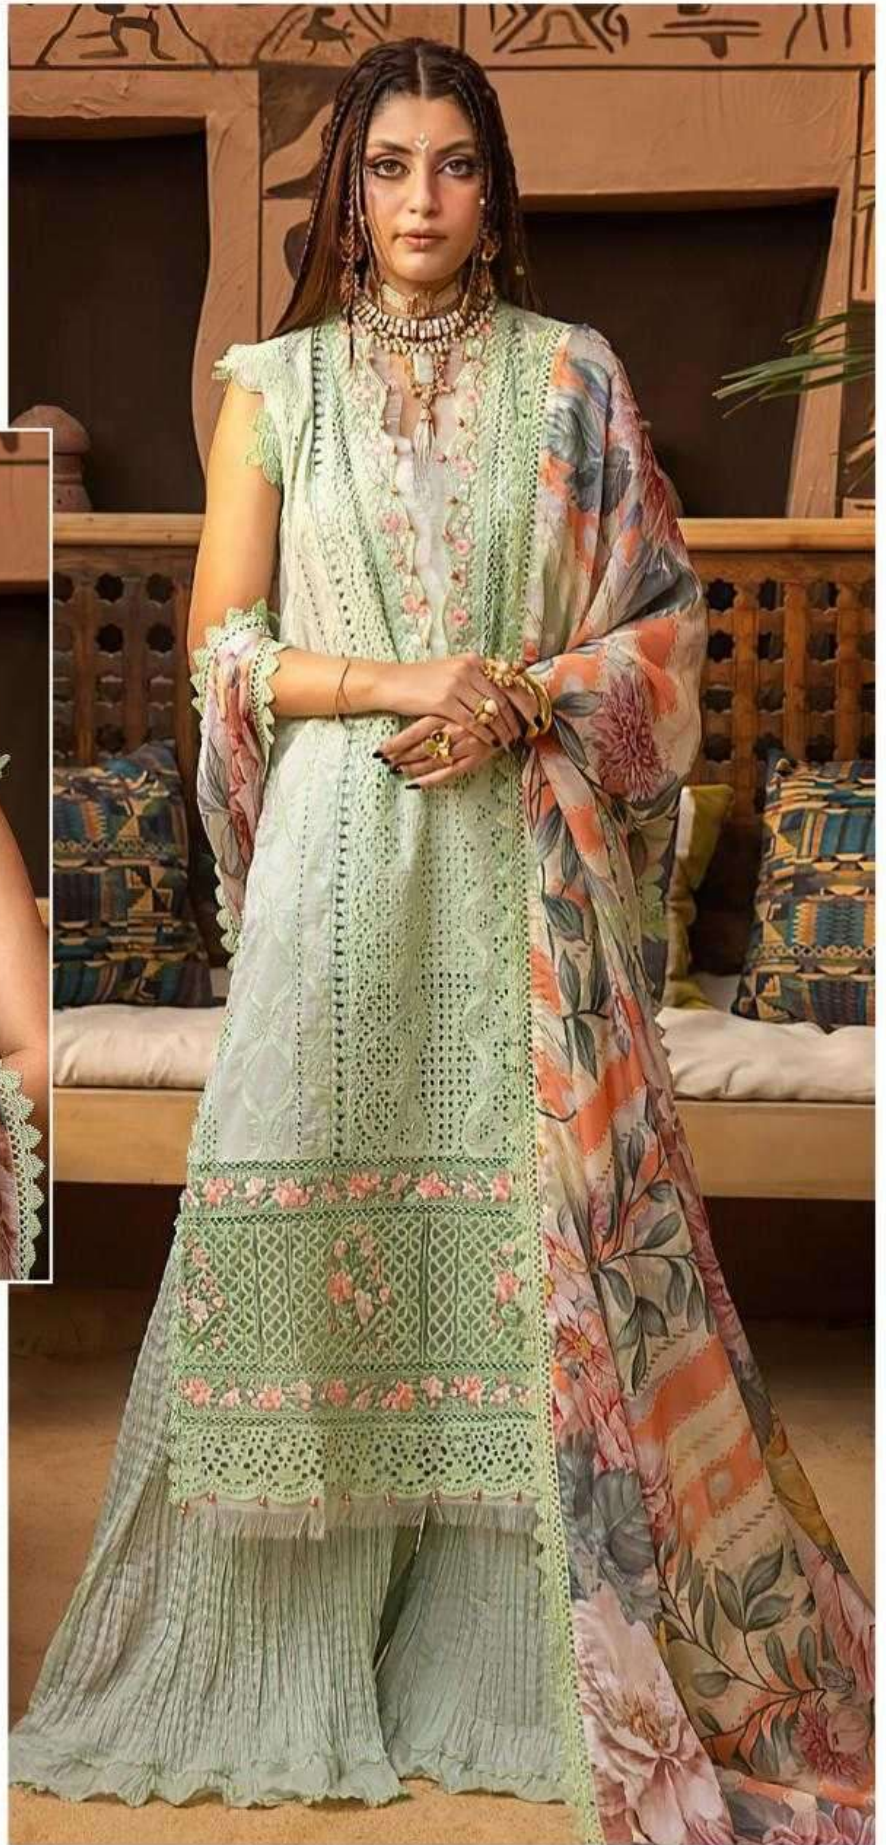

Maryam Hussain
Vol-4

ALK D.No.5089

TOP

Cambric Cotton with
Heavy Embroidery Work

BOTTOM-INNER

Semi Lawn

DUPATTA

Tubby Silk with Print