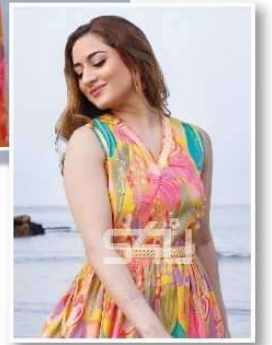

# FLORAL *fantasy*

W-005

# PRINTS

*To fall in love*

W-001

STU  
S.T.U

EXPERIENCE LOVE AT FIRST  
SIGHT WITH OUR  
*summery comfort prints*

W-002

W-004

FEEL THE ESSENCE OF PARADISE  
WITH OUR *breezy silhouettes*

BLOSSOM INTO ELEGANCE WITH  
OUR CHIC *floral gown*

W-003