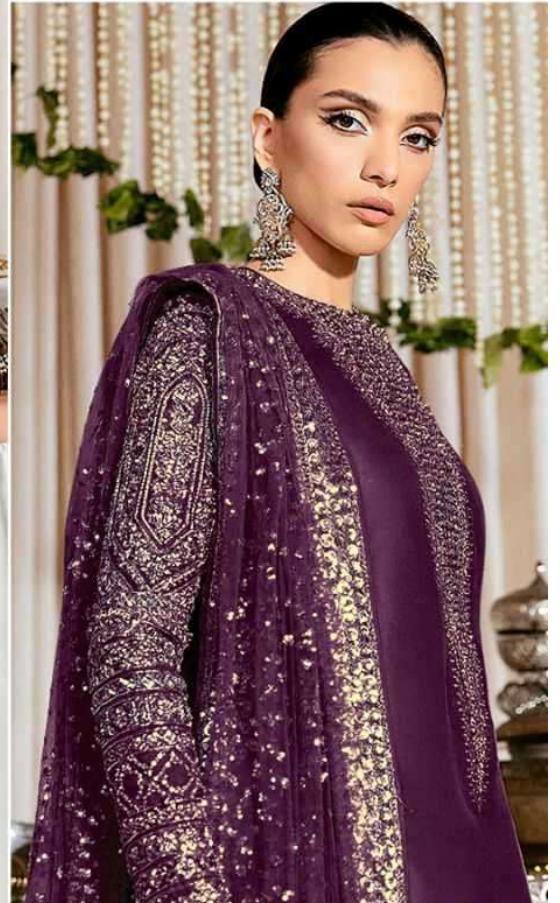

ALK®
AL KHUSHBU®
FIZA VOL-1