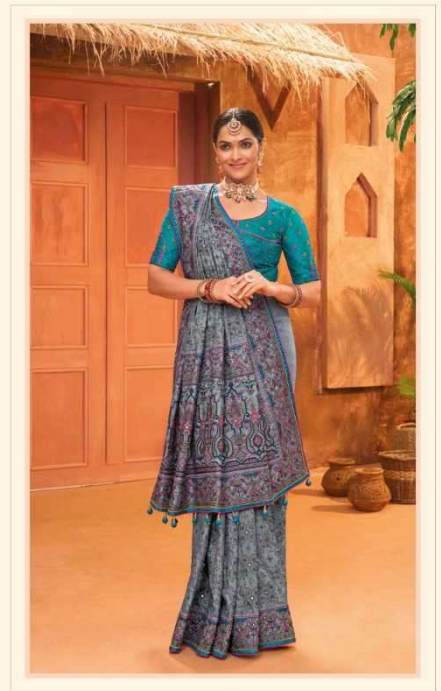

an experience of heritage™

M. S. Chaves