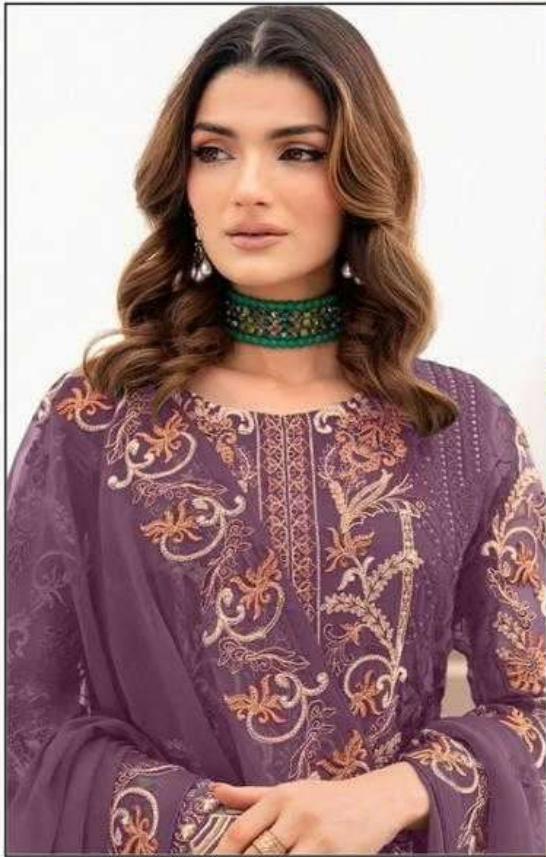

ALK[®]

AL KHUSHBU[®]

AADILA

VOL-2

ALK D.No.5056-F

TOP

FOX GEORGETTE
WITH EMBROIDERY

BOTTOM-INNER

DULL SANTOON

DUPATTA

NAZMIN
WITH EMBROIDERY

ALK
AL KHUSHBU

AADILA VOL-2

TOP FOX GEORGETTE
WITH EMBROIDERY
BOTTOM-INNER DULL SANTOON
NAZMIN
DUPATTA WITH EMBROIDERY

ALK-5056-E

ALK-5056-F

FOX GEORGETTE
WITH EMBROIDERY

BOTTOM-INNER

DULL SANTOON

DUPATTA

NAZMIN
WITH EMBROIDERY

ALK[®]

AL KHUSHBU[®]

AADILA