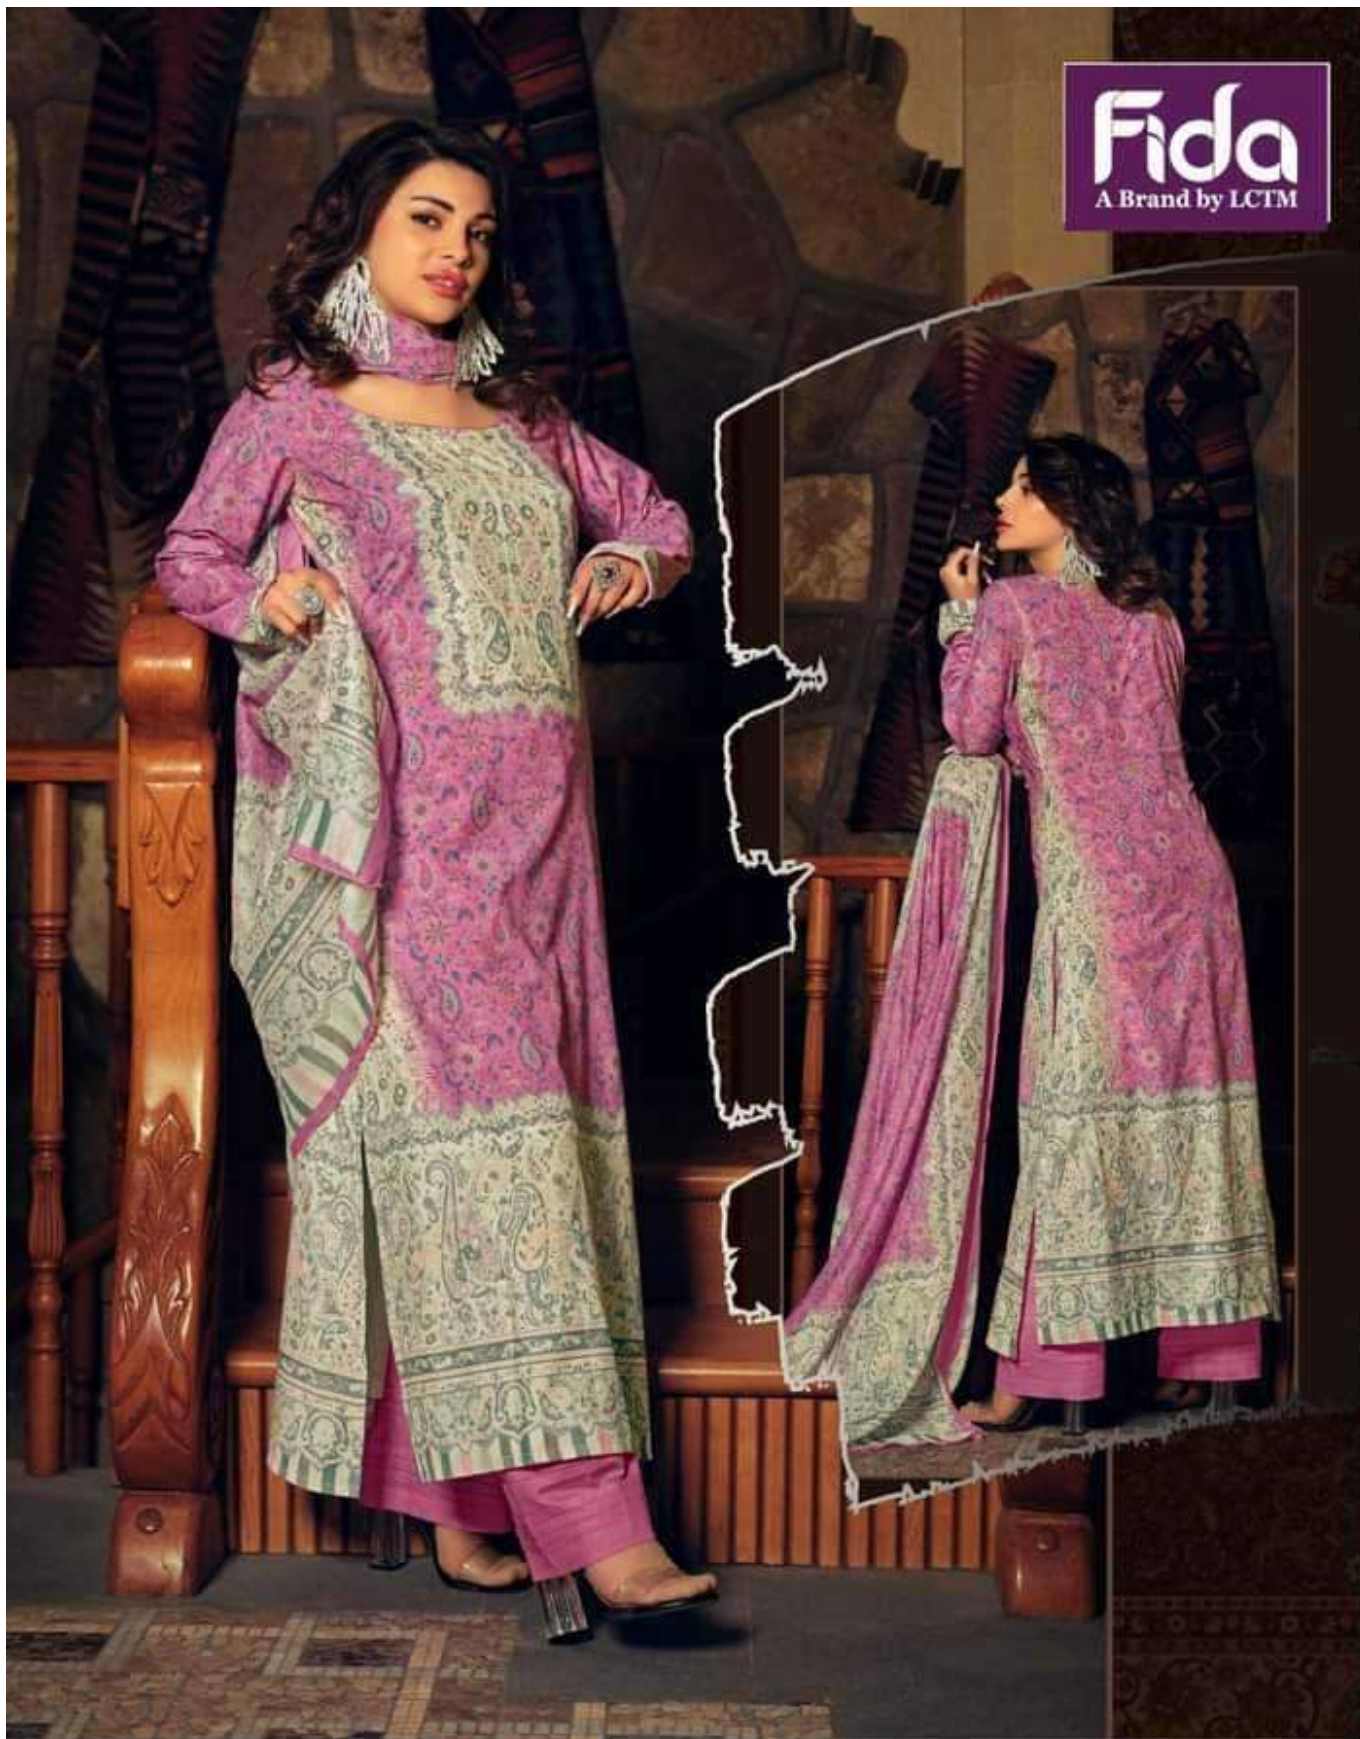

Fida
A Brand by LCTM

Fida
A Brand by LCTM

1001

1002

1003

TOP : DIGITAL BLENDED VOILE COTTON

BOTTOM : 50S COTTON SOLID

DUPATTA : DIGITAL SOFT COTTON