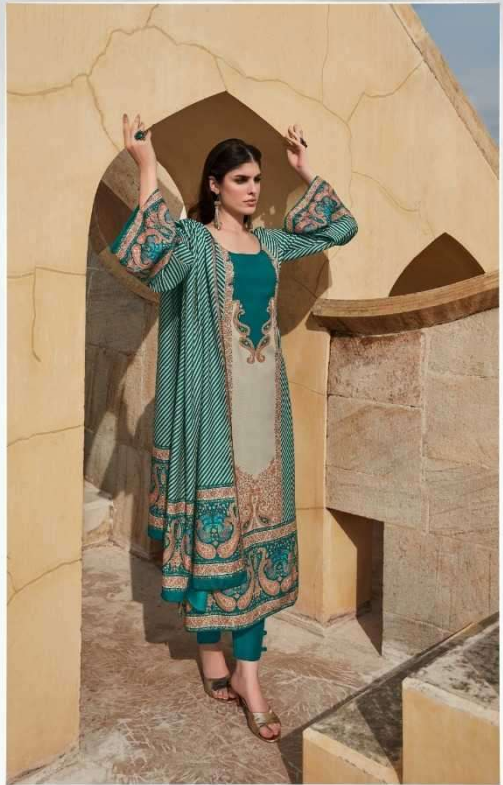

FABRICS / FANTASY

1001*