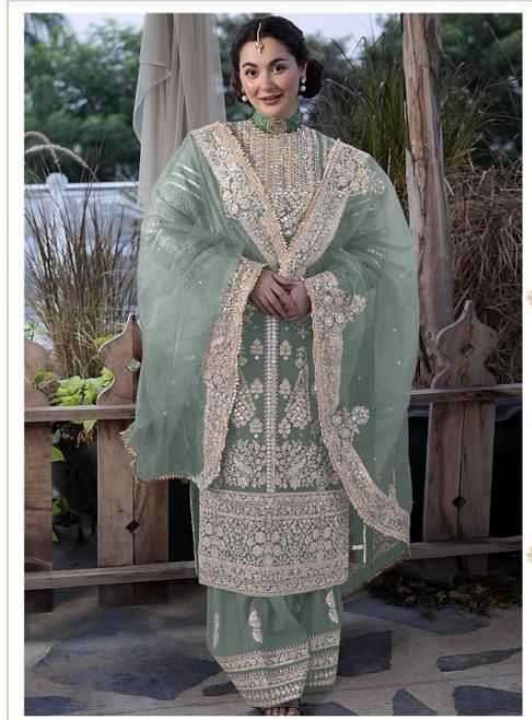

**MAHNUR**  
VOL-39

D.No.39001

D.No.39002

D.NO. 39001

D.NO. 39002

D.NO.39001

**TOP** - GEORGETTE VERY HEAVY EMBROIDERED  
SEQUINS WORK AND PANNI WORK

**DUPATTA** - GEORGETTE WITH EMBROIDERED

**D.NO.39002**

**TOP** - GEORGETTE VERY HEAVY EMBROIDERED  
SEQUINS WORK AND PANNI WORK

**DUPATTA** - GEORGETTE WITH EMBROIDERED

**BOTTOM | INNER** - HEAVY SANTOON WITH PATCH WORK

© DRY CLEAN ONLY.  
✗ DO NOT USE ANY BLEACH OR STAIN REMOVING CHEMICAL.  
IRON THE FABRIC AT MODERATE TEMPERATURE.