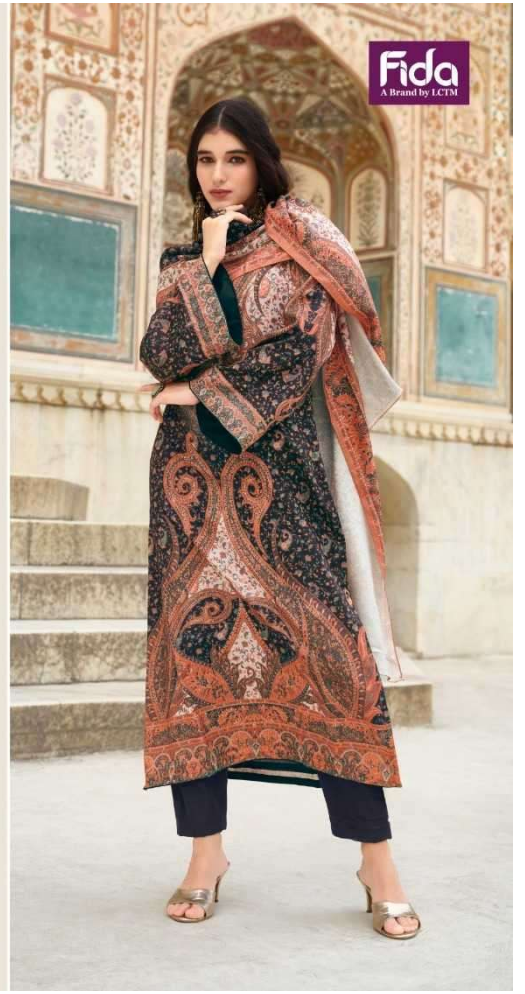

Fida
A Brand by LCTM

TOP : DIGITAL BLENDED VOILE COTTON

BOTTOM : 50S COTTON SOLID

DUPATTA : DIGITAL SOFT COTTON