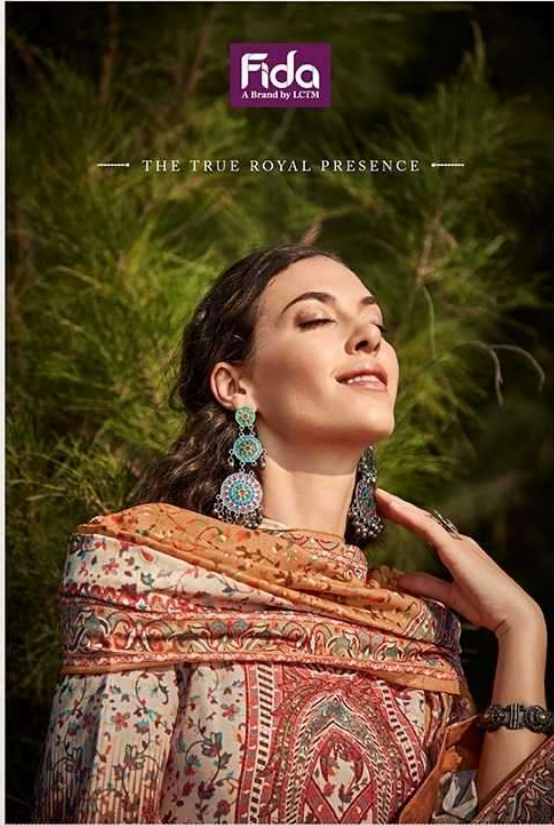

IG BEAUTY FRESH FASHION

TOP : DIGITAL BLENDED VOILE COTTON

BOTTOM : 50S COTTON SOLID

DUPATTA : DIGITAL SOFT COTTON

**Fida**  
A Brand by LCTM

GIFT YOUR SELF  
THE BEAUTY YOU  
DESIRE

— 1006

Fida  
A Brand by L'CTSI

— THE TRUE ROYAL PRESENCE —

❧ | 1003

Fida  
A Brand by IATM

1005

BEAUTY IS WHERE YOU FIND IT

**Fida**  
A Brand by LCFM

*Arnoor*

| 1001 |