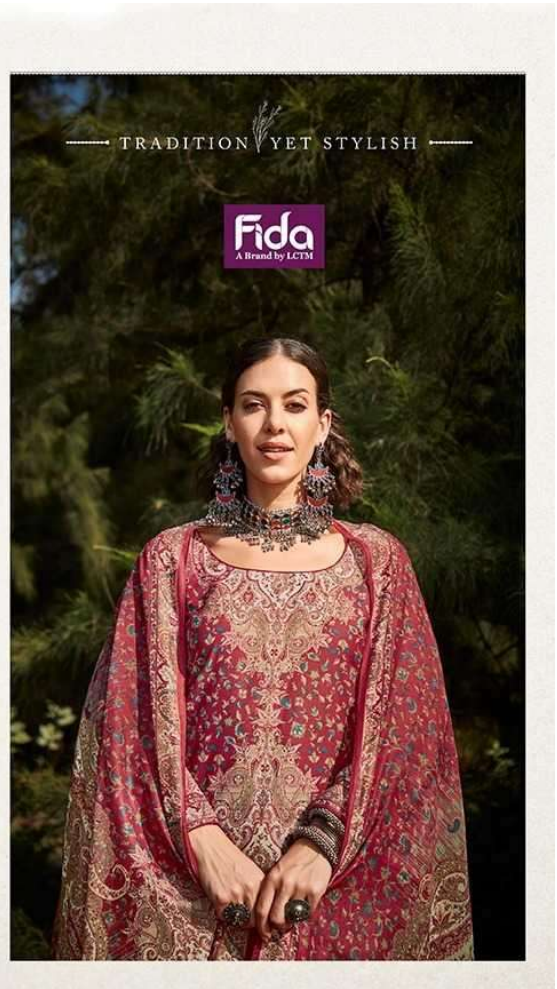

IG BEAUTY FRESH FASHION

TOP : DIGITAL BLENDED VOILE COTTON

BOTTOM : 50S COTTON SOLID

DUPATTA : DIGITAL SOFT COTTON

**Fida**  
A Brand by LCTM

GIFT YOUR SELF  
THE BEAUTY YOU  
DESIRE

— 1006

Fida  
A Brand by L'CTSI

— THE TRUE ROYAL PRESENCE —

❧ | 1003

Fida  
A Brand by IATM

1005

BEAUTY IS WHERE YOU FIND IT

**Fida**  
A Brand by LCFM

*Arnoor*

| 1001 |