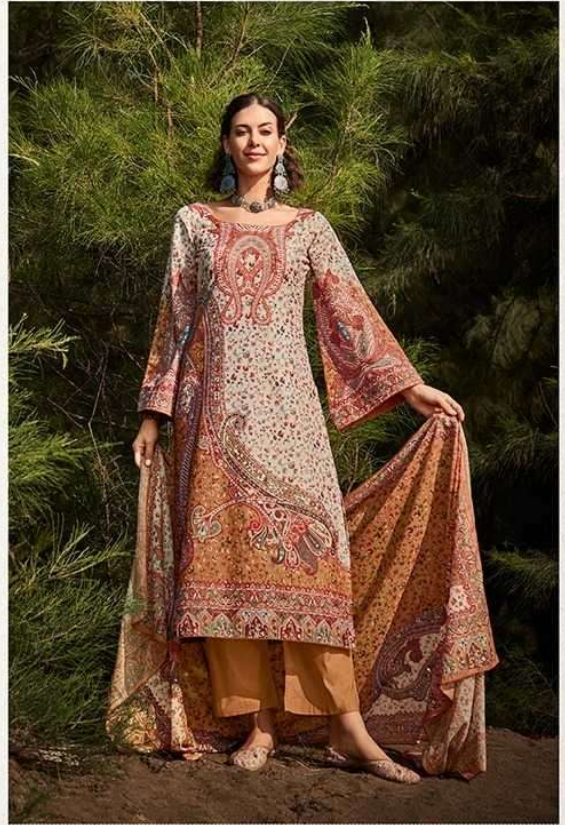

IG BEAUTY FRESH FASHION

TOP : DIGITAL BLENDED VOILE COTTON

BOTTOM : 50S COTTON SOLID

DUPATTA : DIGITAL SOFT COTTON

**Fida**  
A Brand by LCTM

GIFT YOUR SELF  
THE BEAUTY YOU  
DESIRE

— 1006

Fida  
A Brand by L'CTSI

— THE TRUE ROYAL PRESENCE —

❧ | 1003

Fida  
A Brand by IATM

1005

BEAUTY IS WHERE YOU FIND IT

**Fida**  
A Brand by LCFM

*Arnoor*

| 1001 |