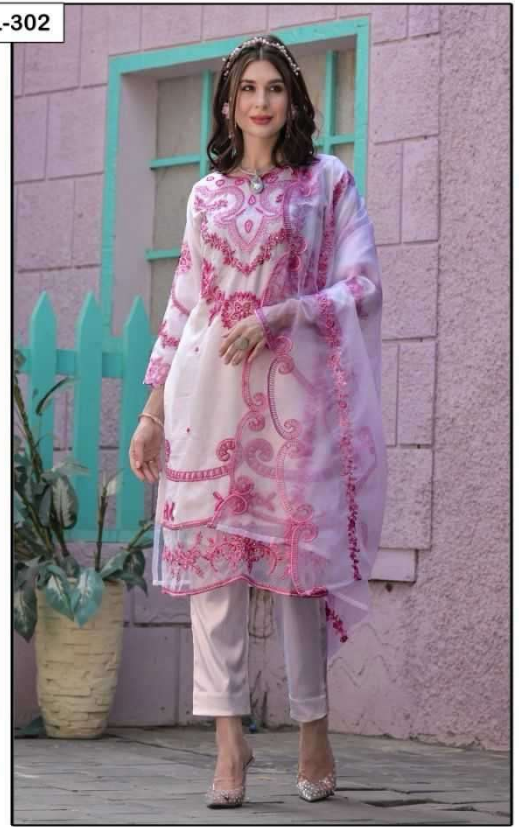

LAIBA
AM VOL-302

LAIBA
AM VOL-302

LAIBA
AM VOL-302

LAIBA
AM VOL-302

LAIBA
AM VOL-302

LAIBA
AM VOL-302

LAIBA
AM VOL-302

VOL-302

FABRICS DETAILS

TOP:-PURE ORGANZA
BOTTOM:-PURE COTTON SARTIN STREACHABLE
SIZE:-XXL

CARE INSTRUCTIONS

DRY CLEAN RECOMMENDED
DO NOT USE ANY TYPE OF BLEACH OR STAIN REMOVING CHEMICALS
WASH & SOAK COLORED & WHITE FABRICS SEPARATELY
DO NOT OVER EXPOSE DAMP FABRIC TO STRONG SUNLIGHT
IRON AT MODERATE TEMPERATURE