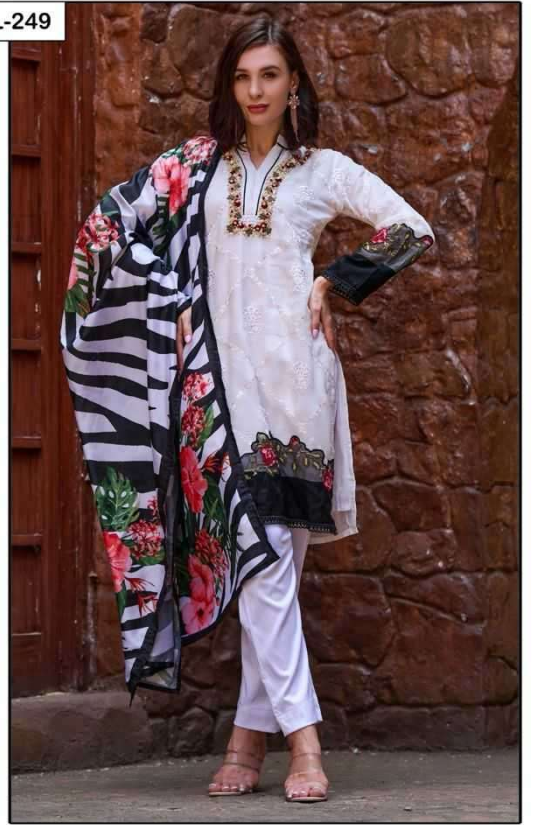

LAIBA
AM VOL-249

VOL-249

FABRICS DETAILS

TOP:-PURE ORGANZA

BOTTOM:-PURE COTTON SARTIN STREACHABLE

SIZE:-XXL

CARE INSTRUCTIONS

DRY CLEAN RECOMMENDED
DO NOT USE ANY TYPE OF BLEACH OR STAIN REMOVING CHEMICALS
WASH & SOAK COLORED & WHITE FABRICS SEPARATELY
DO NOT OVER EXPOSE DAMP FABRIC TO STRONG SUNLIGHT
IRON AT MODERATE TEMPERATURE