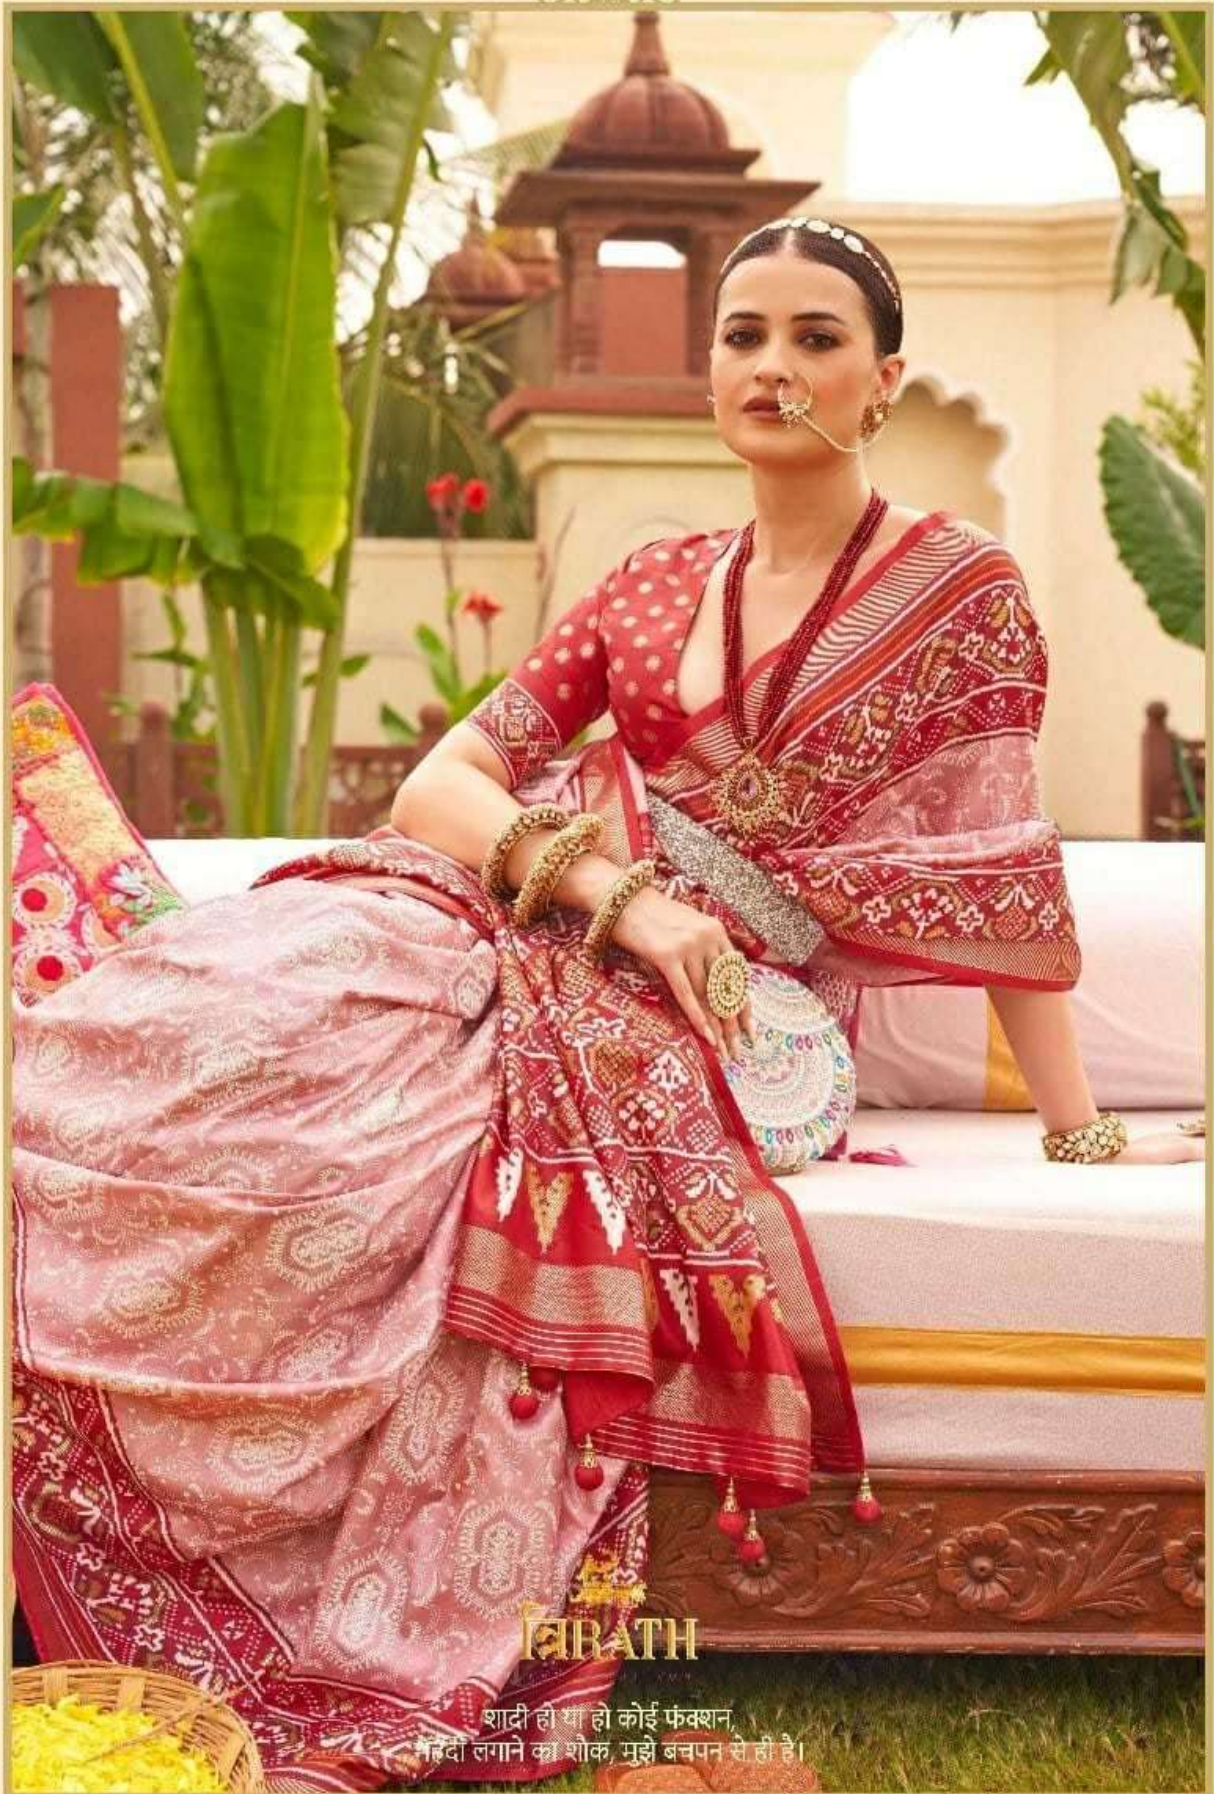

SHIRATH

शादी ही या हो कोई फंक्शन
महिंदी लगाने का शौक, मुझे बचपन से ही है।