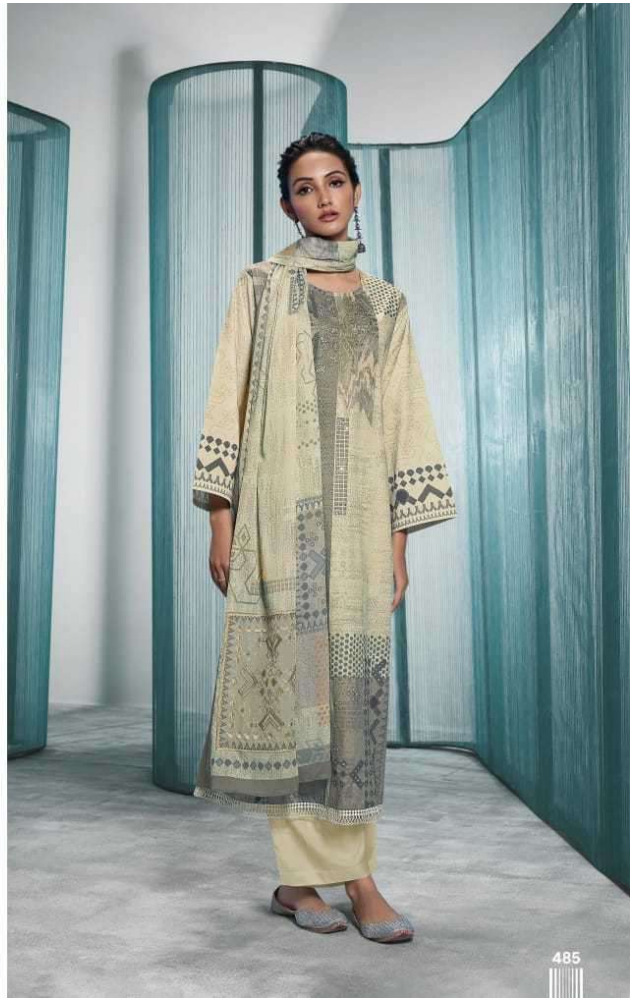

SARG®

SARG®

SARG®

480

SARG®

476

412

485

ANOKHI

468

480

456

SARG®

476

DESCRIPTION

**TOP - PURE COTTON LAWN DIGITAL PRINT WITH
HAND WORK AND LACE
BOTTOM - PURE COTTON LAWN
DUPATTA - PURE COTTON DUPATTA DIGITAL PRINT WITH
ORGENZA BUTTA EMBROIDERY**