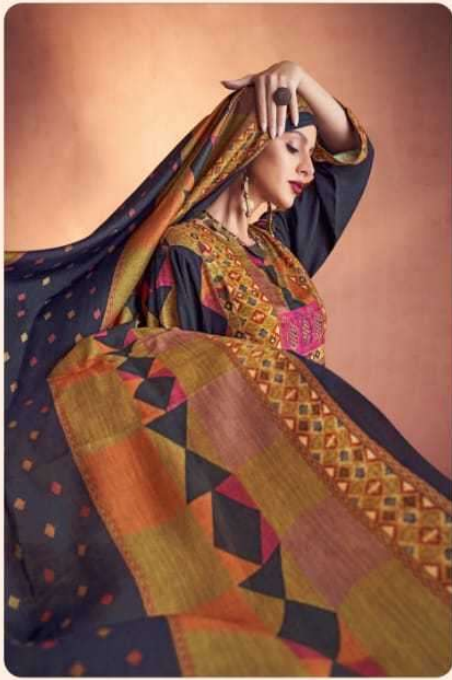

SARG®

KIIM
267