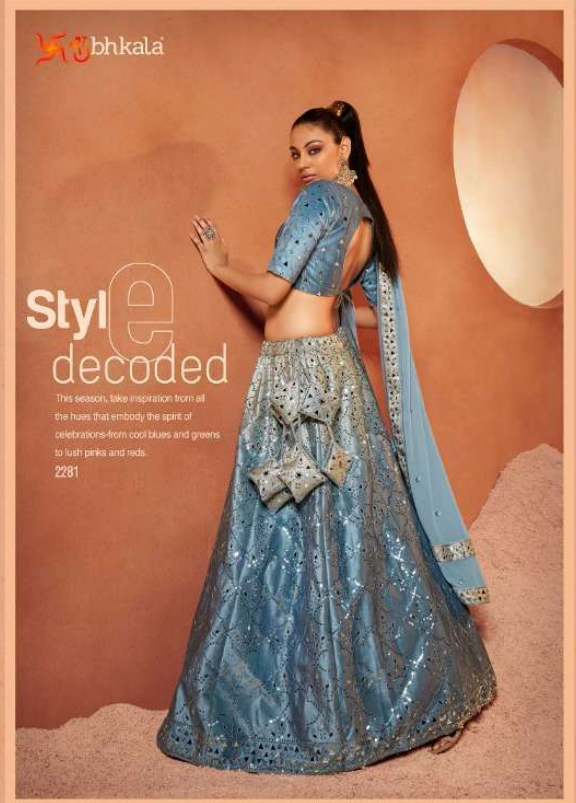

bhkala

Style e decoded

This season, take inspiration from all the hues that embody the spirit of celebrations—from cool blues and greens to lush pinks and reds.
2281