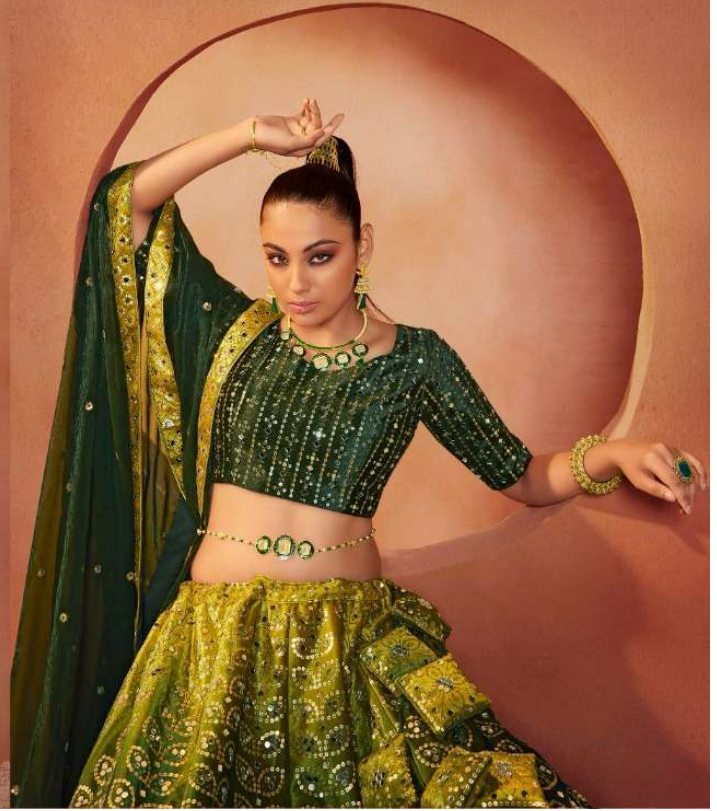

ModerN classics

In classic hues,
Opulent silhouettes,
And decadent spirit,
Transform yourself into
the timeless bride.

2283

bhkala

Beautiful blend

A design that
promises new-age glam with
just the right amount of bling!
2284

Royal Romance

Every woman in this world wears a little sparkle, some in their dress, and some in their eyes. This divine lehenga is embellished with beautiful work.
2285

bhkala

Bride & Maid

VOL-29

Design NO. (SKU)	Main Color	Lehenga Fabric	Choli Fabric	Dupatta Fabric	Size (Semi-Stitched)	Lehenga Work	Choli Work	Dupatta Work	Choli Length MTR	Lehenga Length MTR	Dupatta Length MTR	Weight
2281	Dusty Pink	Velvet	Velvet	Georgette	UPTO 42 BUST AND WAIST	Sequince Embroidered With All Over Mirror Work	Sequince Embroidered With All Over Mirror Work	Sequince Embroidered With All Over Mirror Work	0.80 MTR	42 INCH	2.40 MTR	2.5 KG
2282	Magenta	Velvet	Velvet	Art Silk	UPTO 42 BUST AND WAIST	Sequince Embroidered With All Over Mirror Work	Sequince Embroidered With All Over Mirror Work	Sequince Embroidered With All Over Mirror Work	0.80 MTR	42 INCH	2.30 MTR	2.5 KG
2283	Teal Blue	Velvet	Velvet	Georgette	UPTO 42 BUST AND WAIST	Sequince Embroidered With All Over Mirror Work	Sequince Embroidered With All Over Mirror Work	Sequince Embroidered With All Over Mirror Work	0.80 MTR	42 INCH	2.40 MTR	2.5 KG
2284	Green	Velvet	Velvet	Art Silk	UPTO 42 BUST AND WAIST	Sequince Embroidered With All Over Mirror Work	Sequince Embroidered With All Over Mirror Work	Sequince Embroidered With All Over Mirror Work	0.80 MTR	42 INCH	2.40 MTR	2.5 KG
2285	Purple	Velvet	Velvet	Art Silk	UPTO 42 BUST AND WAIST	Sequince Embroidered With All Over Mirror Work	Sequince Embroidered With All Over Mirror Work	Sequince Embroidered With All Over Mirror Work	0.80 MTR	42 INCH	2.40 MTR	2.5 KG