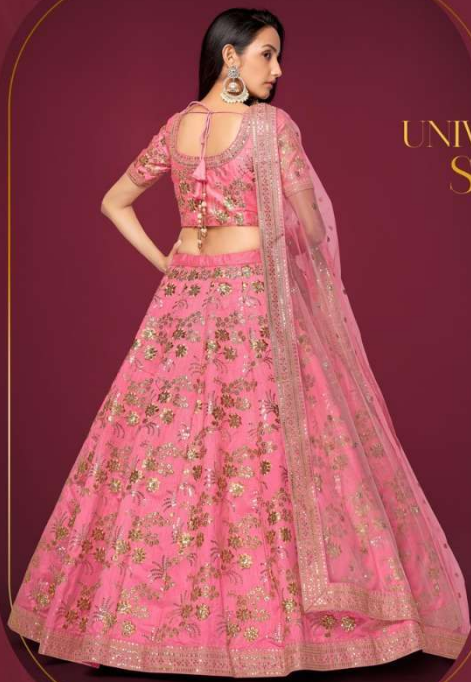

VIVACIOUS
BEAUTY

Her grit knows no boundaries. Her elegance knows no limits.

Zeel Clothing
WOMEN'S WEAR

7811

EARTHY
COMPOSITIONS
LOOK LIKE
ADREAM

*They hail from a world where all is heavenly.
They belong to an age which was truly golden.*

*Once a great wise sage spoke of a sparkle,
a glow which would consume the planet with its intensity.*

QUANT &
HYPNOTIC

7812

As they gaze into the mirror, they're struck by bewilderment.

UNIVERSAL
SIYE

Zeel Clothing
PUNJAB

Still starts, he weeps for riches which could never be his.
7814

GLAMOUR SIYE

It's not a long walk through the forest with the wisdom of the forest.

POETRY
OF THE
SOUL

When you know from your belly to be a woman, you are.

SKU/CODE	MAIN COLOUR	LEHENGA & BLOUSE FABRIC	DUPATTA FABRIC	SIZE (SEMI STITCHED)	WORK DETAILS
7811	YELLOW	SLUB SILK	SOFT NET	UP TO 42 (BUST AND WAIST)	ZARI SEQUINS AND DORI EMBROIDERY WORK
7812	PEACH	SLUB SILK	SOFT NET	UP TO 42 (BUST AND WAIST)	ZARI SEQUINS AND DORI EMBROIDERY WORK
7813	WHITE	SLUB SILK	SOFT NET	UP TO 42 (BUST AND WAIST)	ZARI SEQUINS AND DORI EMBROIDERY WORK
7814	BLACK	SLUB SILK	SOFT NET	UP TO 42 (BUST AND WAIST)	ZARI SEQUINS AND DORI EMBROIDERY WORK
7815	RED	SLUB SILK	SOFT NET	UP TO 42 (BUST AND WAIST)	ZARI SEQUINS AND DORI EMBROIDERY WORK
7816	NEON	SLUB SILK	SOFT NET	UP TO 42 (BUST AND WAIST)	ZARI SEQUINS AND DORI EMBROIDERY WORK