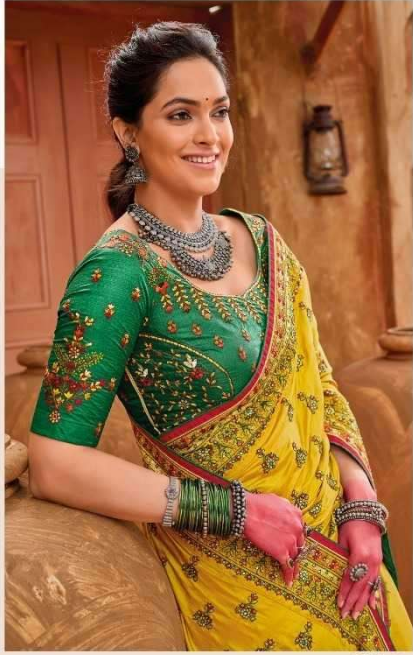

MN || 6901

M. N. Chaves