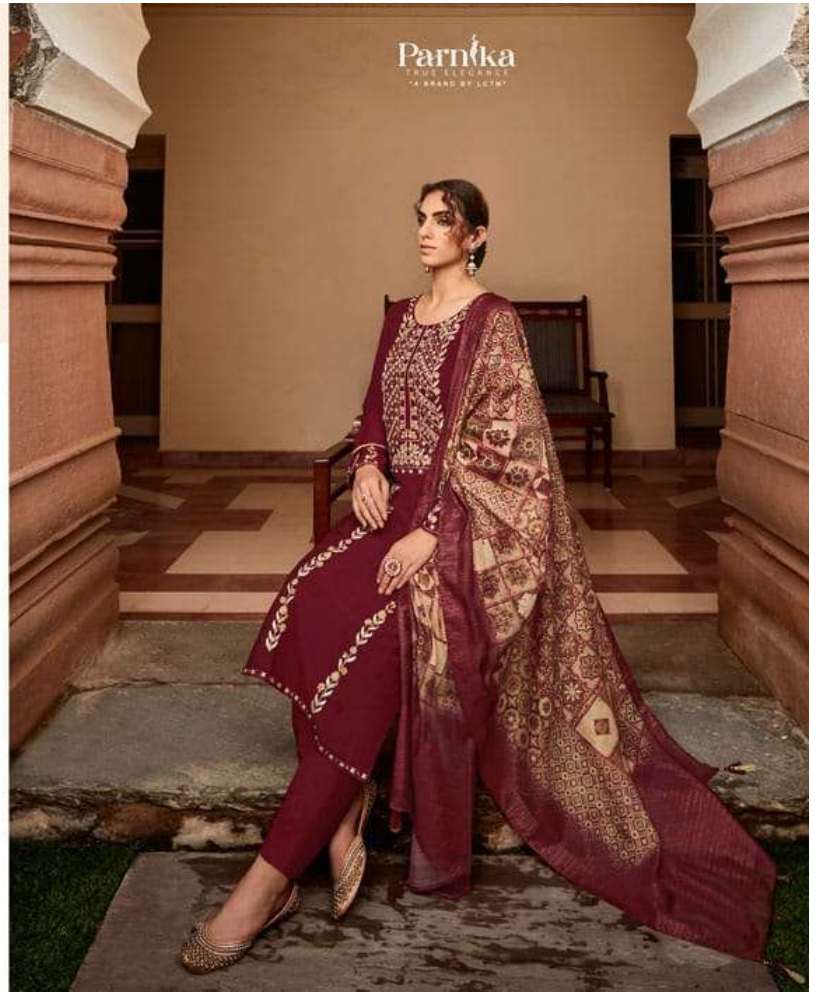

Parnika
TRUE LLEGANCE
"A BRAND BY ICTM"