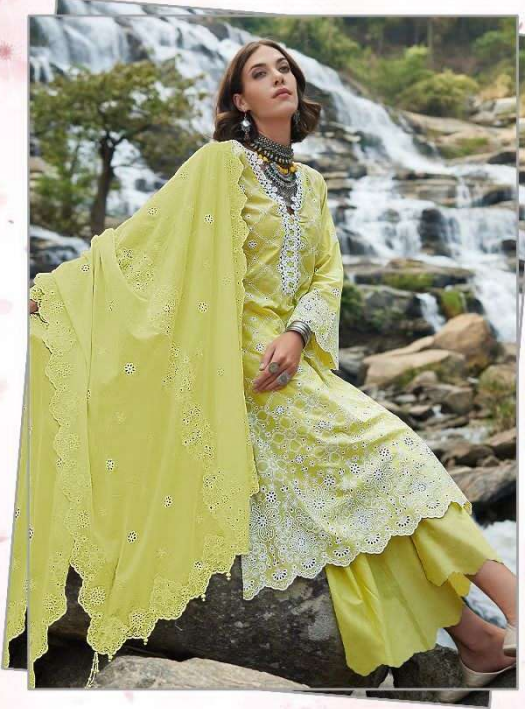

Serine®
Pakistani Suit
A BRAND BY MEGHA EXPORT