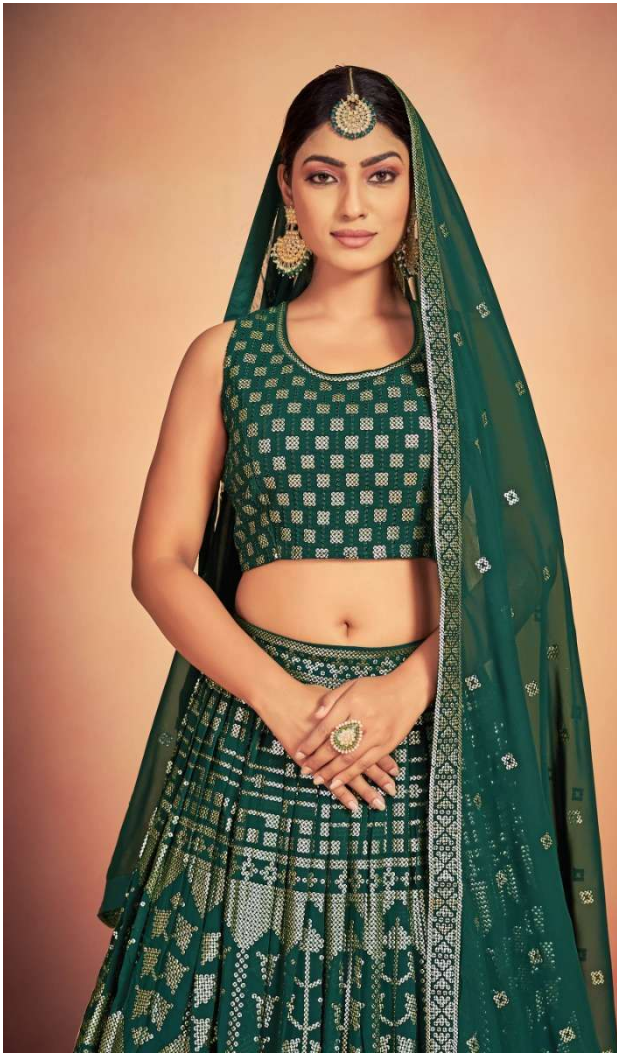

ARYA DESIGNS

65003

65001

  
ARYA DESIGNS

ARYA DESIGNS  
65002

ARYA DESIGNS

65003

ARYA DESIGNS

65004

  
ARYA DESIGNS

65001

65002

65003

65004

ARYA DESIGNS  
**MAHIRA**  
 Vol-03

SKU	MAIN COLOR	BLOUSE FABRIC	LEHENGA FABRIC	DUPATTA FABRIC	SIZE (STITCHED)	WORK	PRICE
65001	WHITE	GEORGETTE	GEORGETTE	GEORGETTE	L, XL	SEQUINS	5685/- (FLAT) + (GST) +SHIPPING
65002	RED	GEORGETTE	GEORGETTE	GEORGETTE	L, XL	SEQUINS	5685/- (FLAT) + (GST) +SHIPPING
65003	TEAL	GEORGETTE	GEORGETTE	GEORGETTE	L, XL	SEQUINS	5685/- (FLAT) + (GST) +SHIPPING
65004	GREEN	GEORGETTE	GEORGETTE	GEORGETTE	L, XL	SEQUINS	5685/- (FLAT) + (GST) +SHIPPING