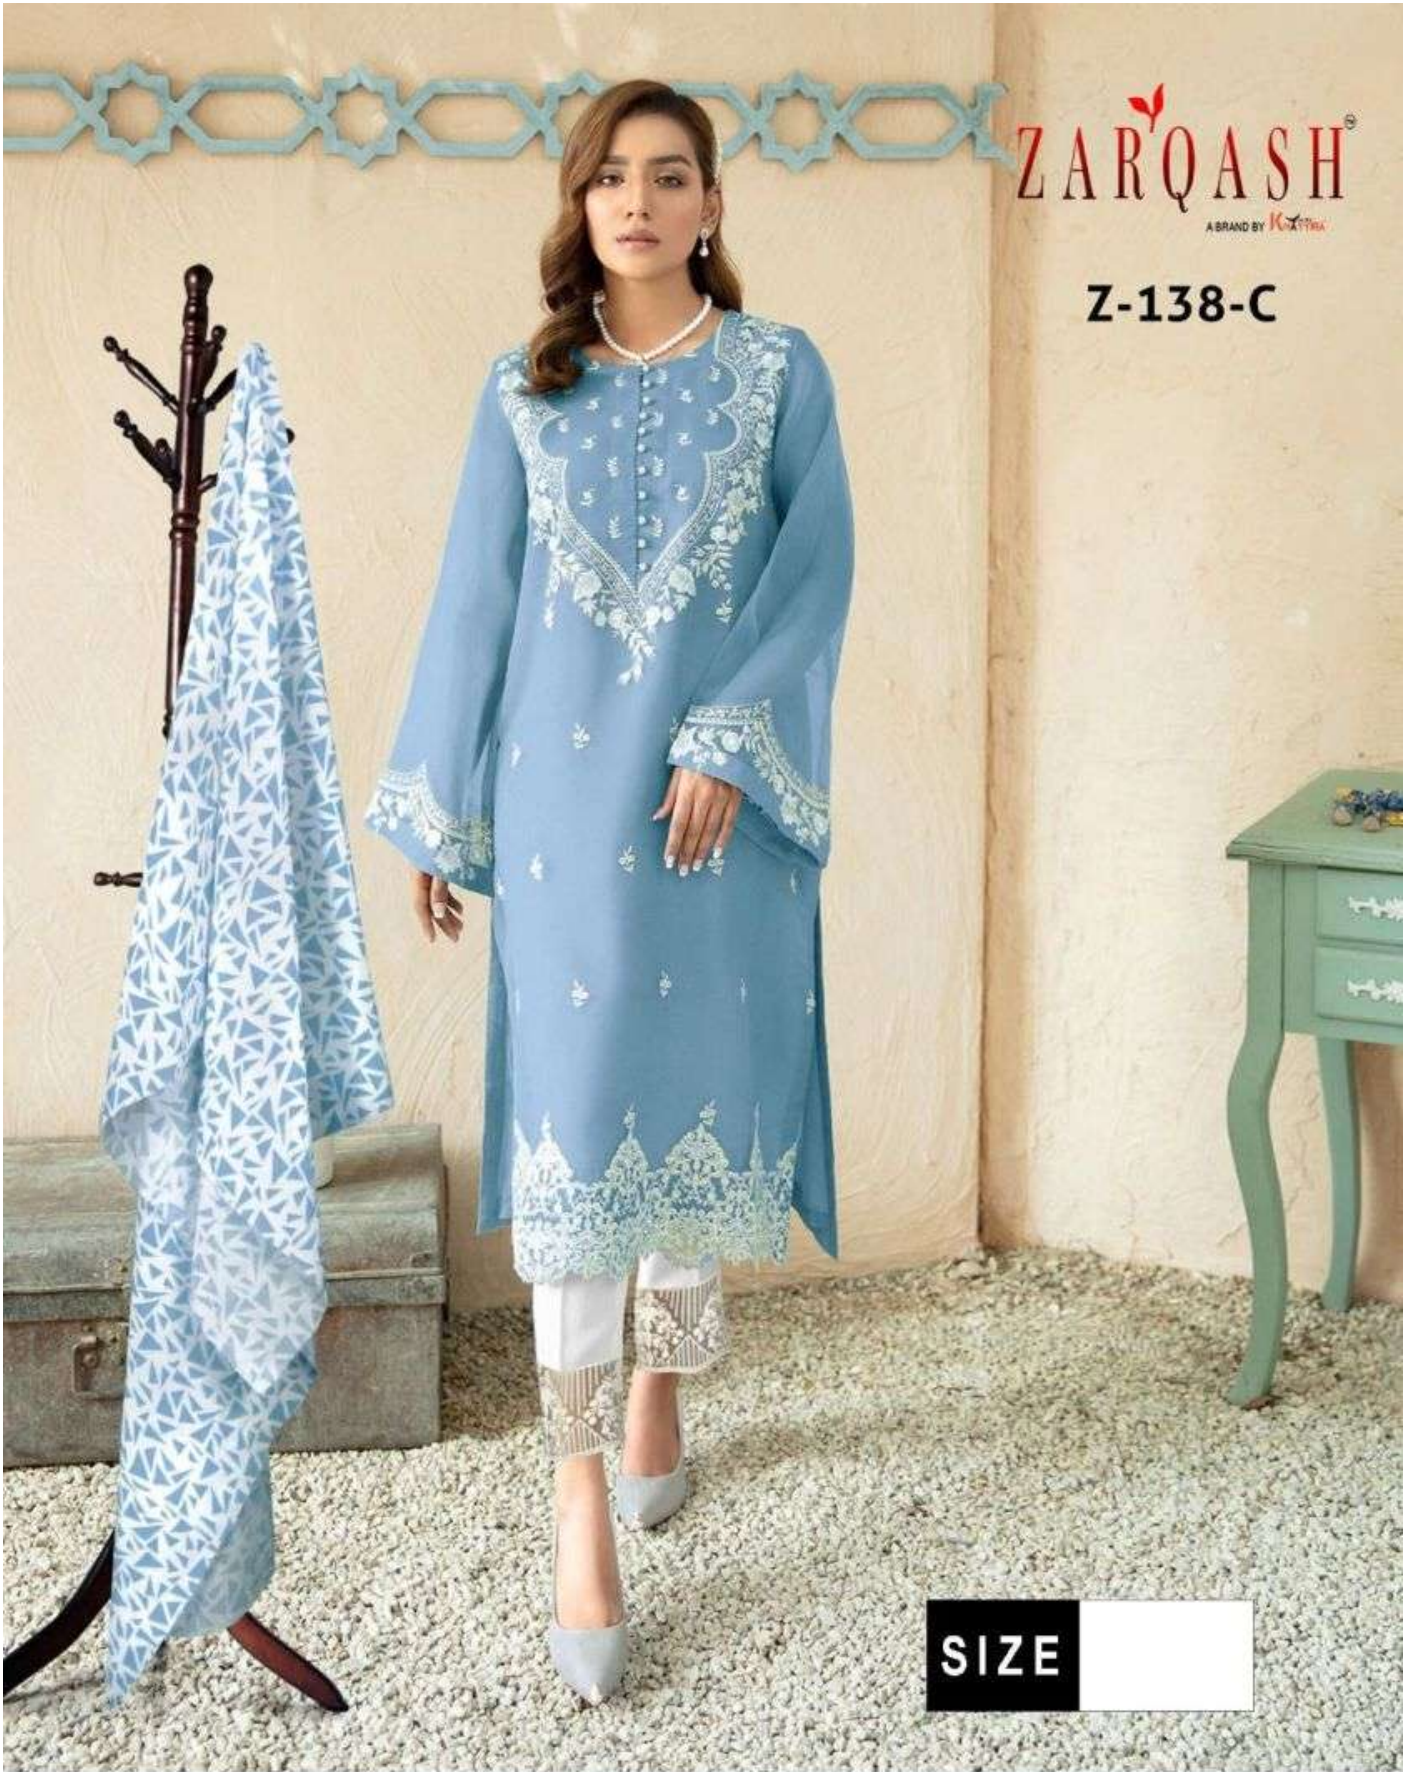

SIZE

TOP
FOX GEORGETTE
EMBROIDERY

PANT
HEAVY REYON LYCRA
STRATCHABLE

INNER
HEAVY SANTOON

DUPATTTA
CHIFFON DIGITAL
PRINT

ZARQASH[®]
A BRAND BY KOTYARA

Z-138-C

SIZE

TOP
FOX GEORGETTE
EMBROIDERY

PANT
HEAVY REYON LYCRA
STRATCHABLE

INNER
HEAVY SANTOON

DUPATTTA
CHIFFON DIGITAL
PRINT

ZARQASH[®]
A BRAND BY KAYTEX

Z-138-D

SIZE

TOP
FOX GEORGETTE
EMBROIDERY