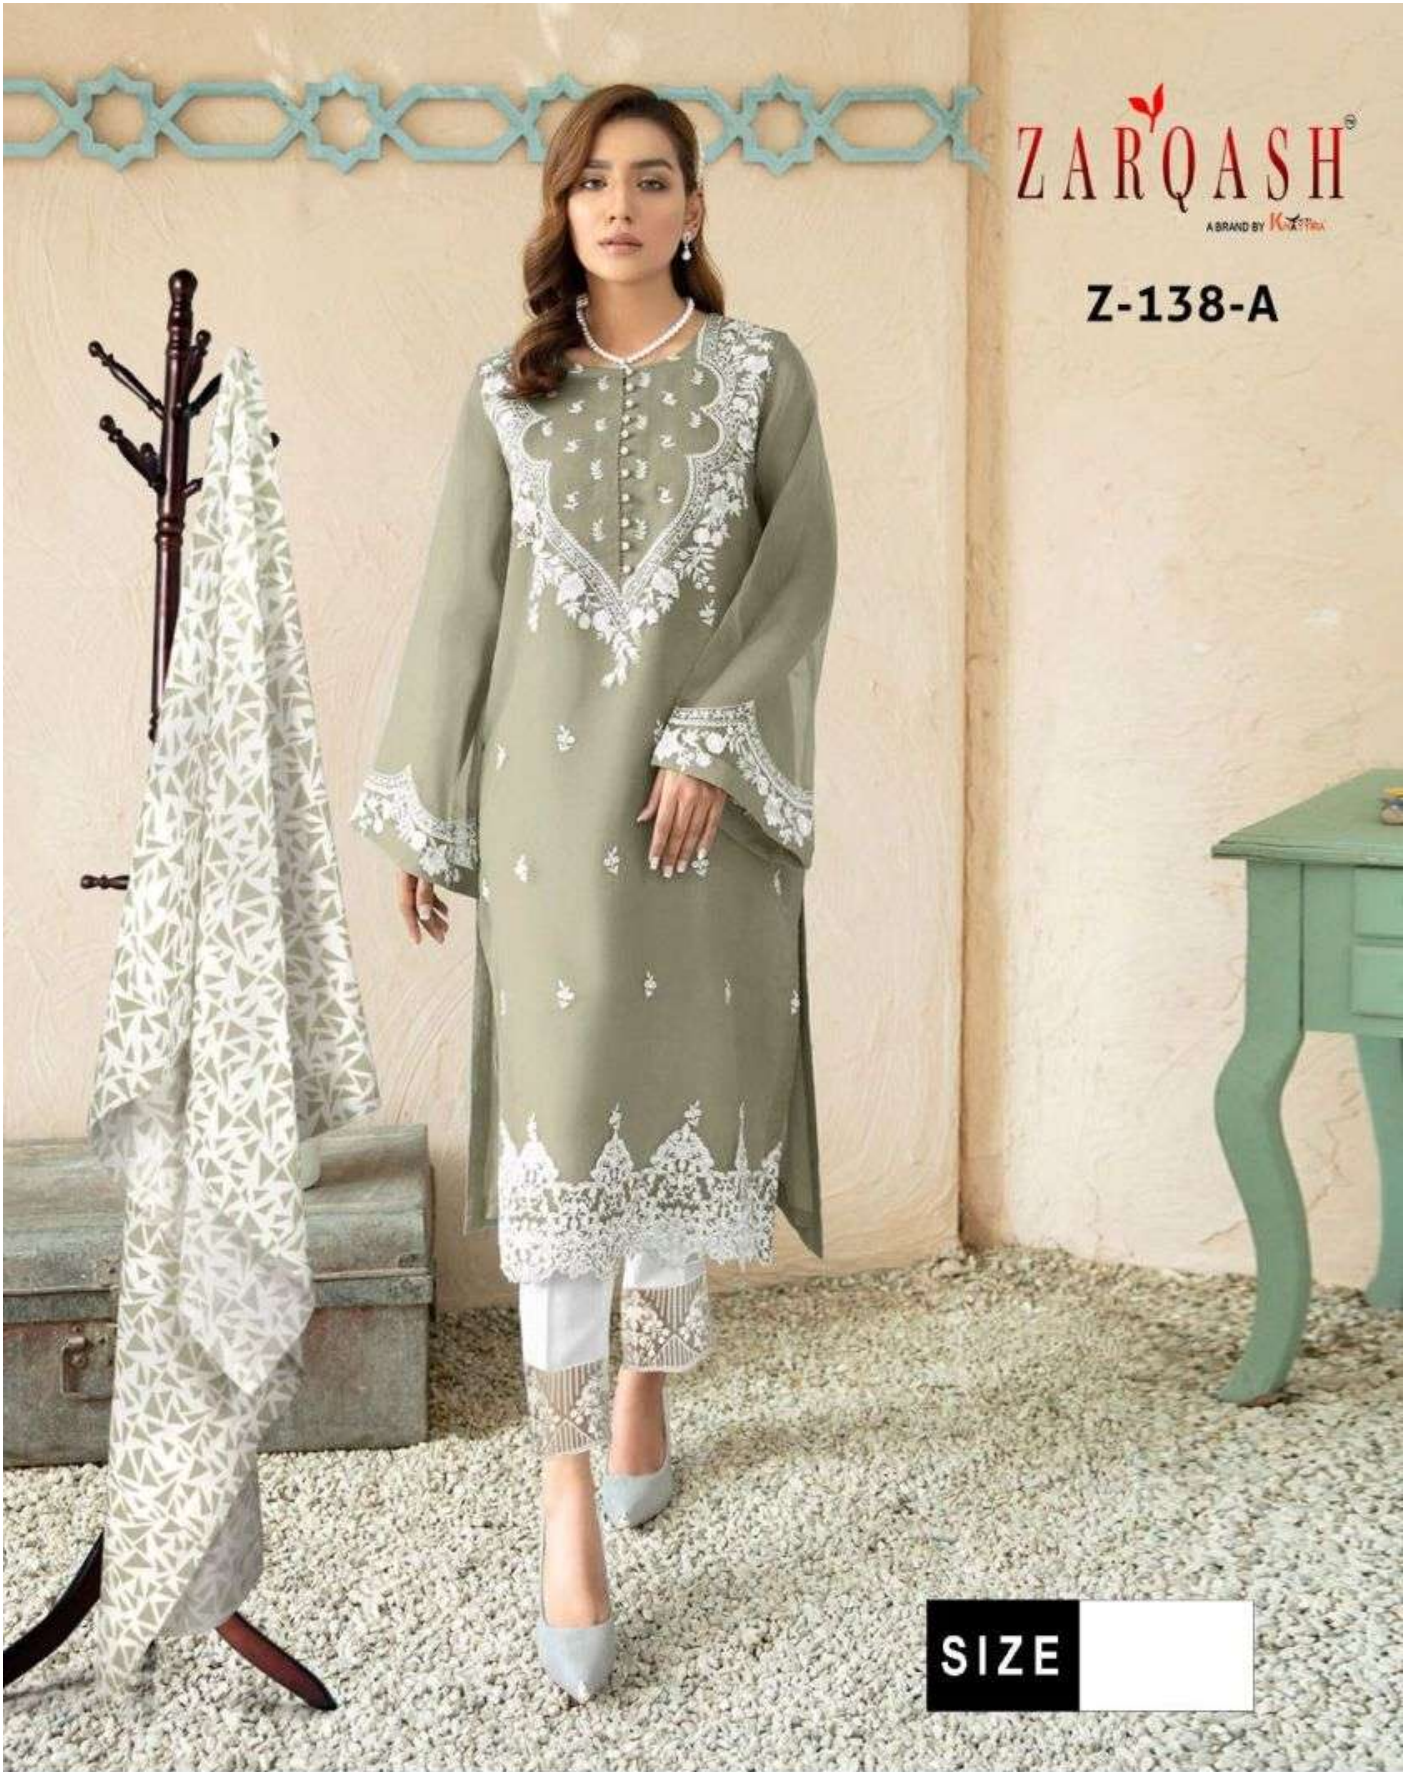

ZARQASH[®]
A BRAND BY K&T_{Text}

Z-138-A

SIZE

TOP
FOX GEORGETTE
EMBROIDERY

PANT
HEAVY REYON LYCRA
STRATCHABLE

INNER
HEAVY SANTOON

DUPATTTA
CHIFFON DIGITAL
PRINT

ZARQASH[®]
A BRAND BY K&T_{Text}

Z-138-A

SIZE

TOP
FOX GEORGETTE
EMBROIDERY

PANT
HEAVY REYON LYCRA
STRATCHABLE

INNER
HEAVY SANTOON

DUPATTTA
CHIFFON DIGITAL
PRINT

ZARQASH[®]
A BRAND BY KUTTYA

Z-138-B

SIZE

TOP
FOX GEORGETTE
EMBROIDERY

PANT
HEAVY REYON LYCRA
STRATCHABLE

INNER
HEAVY SANTOON

DUPATTTA
CHIFFON DIGITAL
PRINT

ZARQASH[®]
A BRAND BY KOTYARA

Z-138-C

SIZE

TOP
FOX GEORGETTE
EMBROIDERY

PANT
HEAVY REYON LYCRA
STRATCHABLE

INNER
HEAVY SANTOON

DUPATTTA
CHIFFON DIGITAL
PRINT

ZARQASH[®]
A BRAND BY KAYTEX

Z-138-D

SIZE

TOP
FOX GEORGETTE
EMBROIDERY