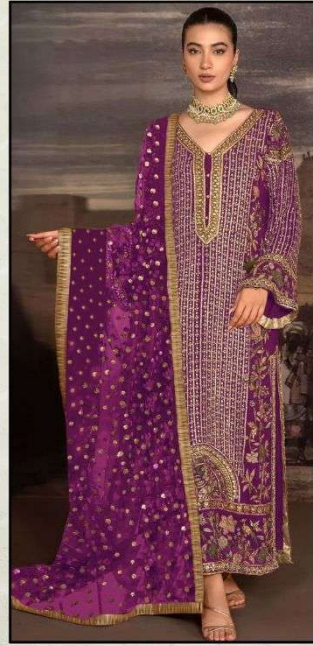

# MUSHQ

VOL-17

TOP Fox Georgette with Embroidery  
BOTTOM-INNER Dull Santoon  
DUPATTA Nazmin Chiffon with Embroidery

4035-A

4035-B

4035-C

4035-D