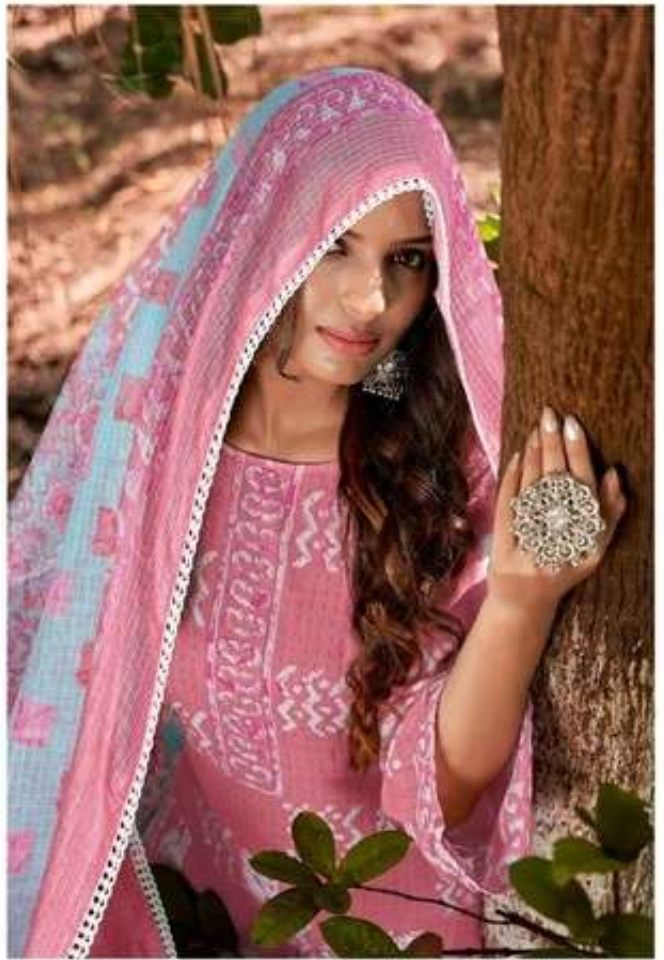

7101

7102

7103

7104

7105

7106

7107

7108

Presenting To You Our New Catalogue

-: TOP :-

PURE COTTON PRINT WITH GPO
LACE IN BORDER

-: BOTTOM :-

PURE LAWN COTTON

-: DUPATTA :-

PURE LINEN KOTA CHEKS